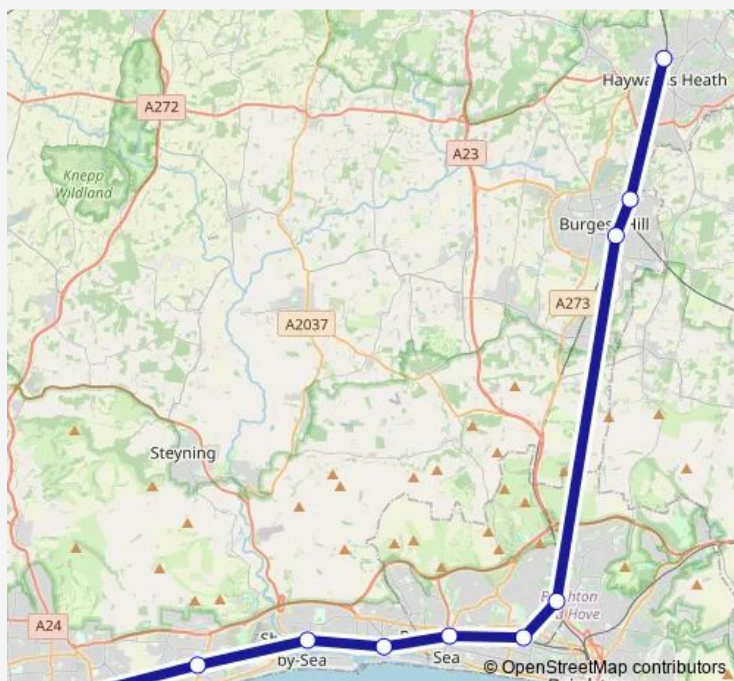

### Direction

Haywards Heath — Worthing

10 stops

[Open route schedule](#)

Haywards Heath

Wivelsfield

Burgess Hill

Preston Park

Hove

Portslade

Southwick

Shoreham-By-Sea (Sussex)

Lancing

Worthing

### Route schedule

Haywards Heath — Worthing

Monday 23:38

Tuesday 23:38-23:40

Wednesday 23:38-23:40

Thursday 23:38-23:40

Friday 23:38

Saturday 23:38

### Route info

Direction: Haywards Heath

Stops: 10

Trip Duration: 0 hour 33 min

Southern — Haywards Heath - Worthing

Southern Rail time schedules and route maps are available in an offline PDF at [busmaps.com](https://busmaps.com). Use the [busmaps.com](https://busmaps.com) website to see live bus times, train schedule or subway schedule, and step-by-step directions for all public transit in Brighton