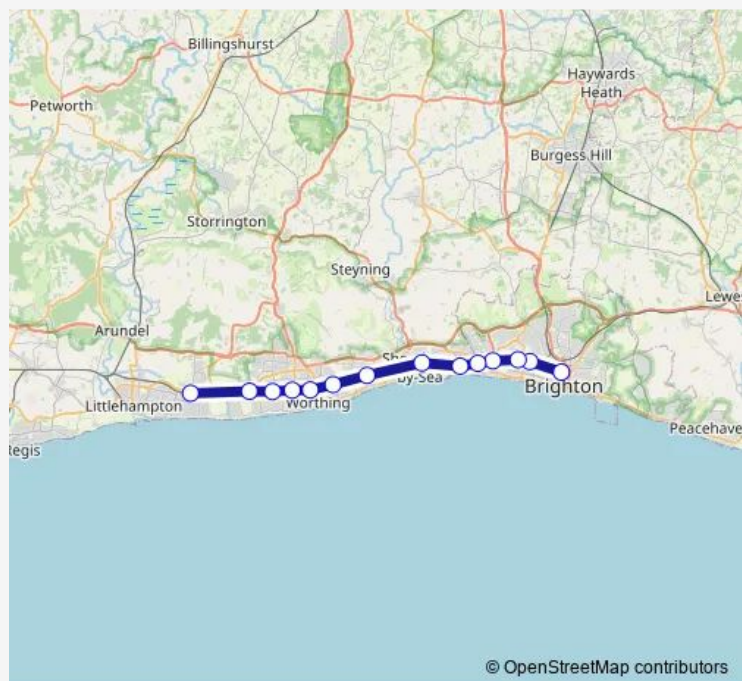

**Rail Southern Brighton - Angmering**

[Go to website](#)

**Direction**  
 Brighton — Angmering  
 14 stops  
[Open route schedule](#)

- Brighton
- Hove
- Aldrington
- Portslade
- Fishersgate
- Southwick
- Shoreham-By-Sea (Sussex)
- Lancing
- East Worthing
- Worthing
- West Worthing
- Durrington-on-Sea
- Goring-by-Sea
- Angmering

Route schedule  
 Brighton — Angmering

Monday	—
Tuesday	—
Wednesday	—
Thursday	—
Friday	—
Saturday	—
Sunday	06:15-22:47

**Route info**  
 Direction: Brighton  
 Stops: 14  
 Trip Duration: 0 hour 37 min

© OpenStreetMap contributors

**Direction**

Angmering — Brighton

9 stops

[Open route schedule](#)

Angmering

West Worthing

Worthing

## Route info

Direction: Angmering

Stops: 9

Trip Duration: 0 hour 30 min

**Direction**

Angmering — Brighton

14 stops

[Open route schedule](#)