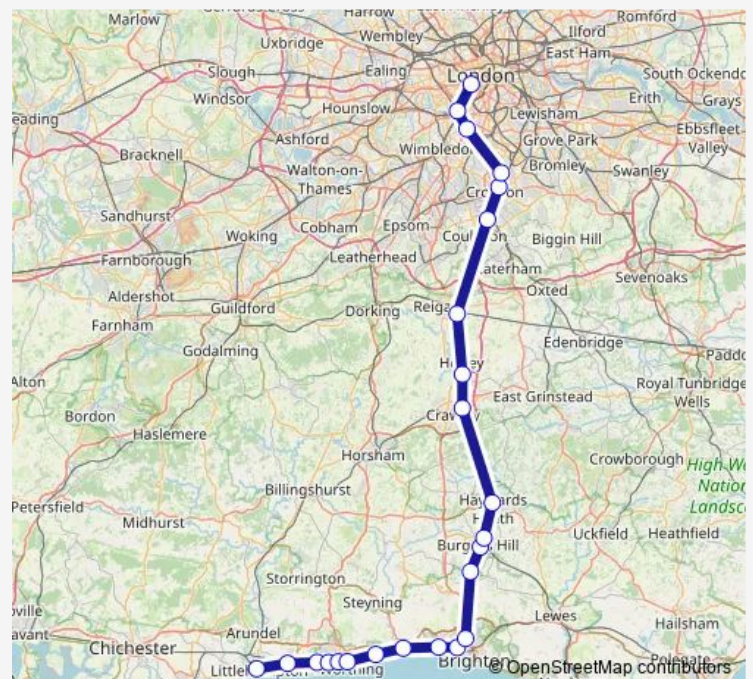

### Route schedule

Littlehampton — London Victoria

Monday 15:12-15:42

Tuesday 15:12-15:42

Wednesday 15:12-15:42

Thursday 15:12-15:42

Friday 15:12-15:42

Saturday —

### Route info

Direction: Littlehampton

Stops: 25

Trip Duration: 1 hour 46 min

 Southern — London Victoria - Littlehampton

Selhurst

Balham

Clapham Junction