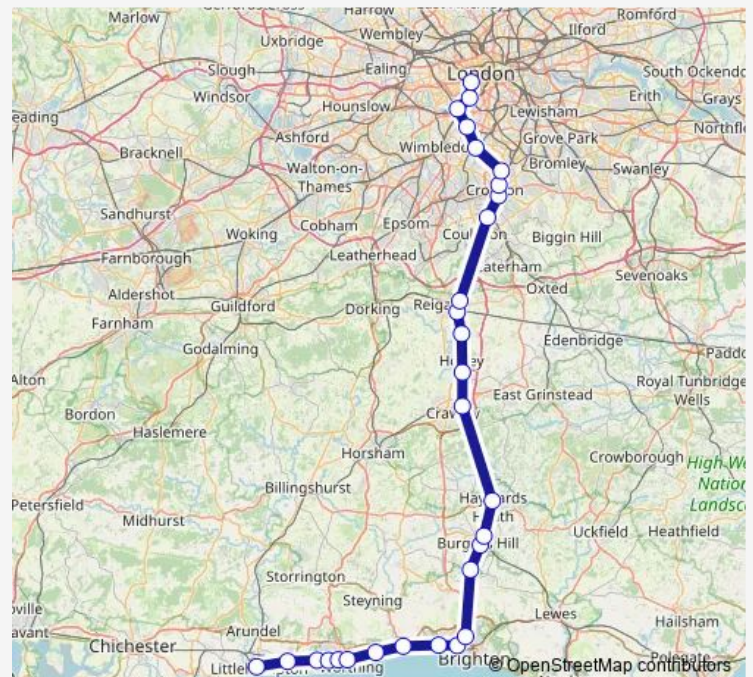

Worthing

West Worthing

Durrington-on-Sea

Route schedule

London Victoria — Littlehampton

Monday	—
Tuesday	—
Wednesday	—
Thursday	—
Friday	—
Saturday	23:16
Sunday	—

Route info

Direction: London Victoria

Stops: 24

Trip Duration: 1 hour 51 min

 Southern — Littlehampton - London Victoria

Goring-by-Sea

Angmering

Littlehampton

Direction

Littlehampton — London Victoria

25 stops

[Open route schedule](#)

Littlehampton

Angmering

Goring-by-Sea

Durrington-on-Sea

West Worthing

Worthing