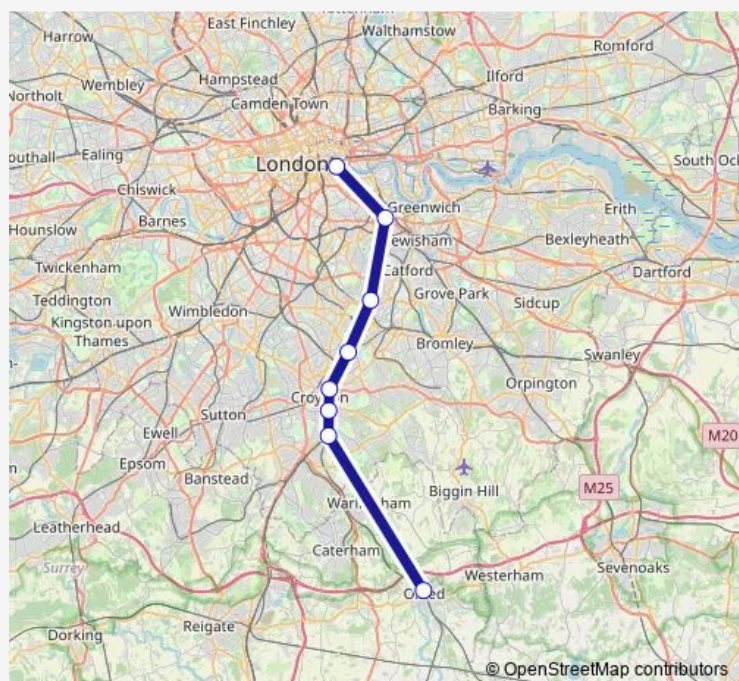

Rail Southern London Bridge - Oxted

[Go to website](#)

Direction

Oxted — London Bridge

8 stops

[Open route schedule](#)

Oxted

Sanderstead

Monday 23:20

Tuesday 23:20

Wednesday 23:20

Thursday 23:20

Friday —

Saturday —

Sunday —

Route info

Direction: Oxted

Stops: 8

Trip Duration: 0 hour 36 min

Southern — Oxted - London Bridge

Direction

London Bridge — Oxted

8 stops

[Open route schedule](#)

Route schedule

London Bridge — Oxted

Monday	22:07-23:07
Tuesday	22:07-23:07
Wednesday	22:07-23:07
Thursday	22:07-23:07
Friday	—
Saturday	—
Sunday	—

Route info

Direction: London Bridge

Stops: 8

Trip Duration: 0 hour 33 min