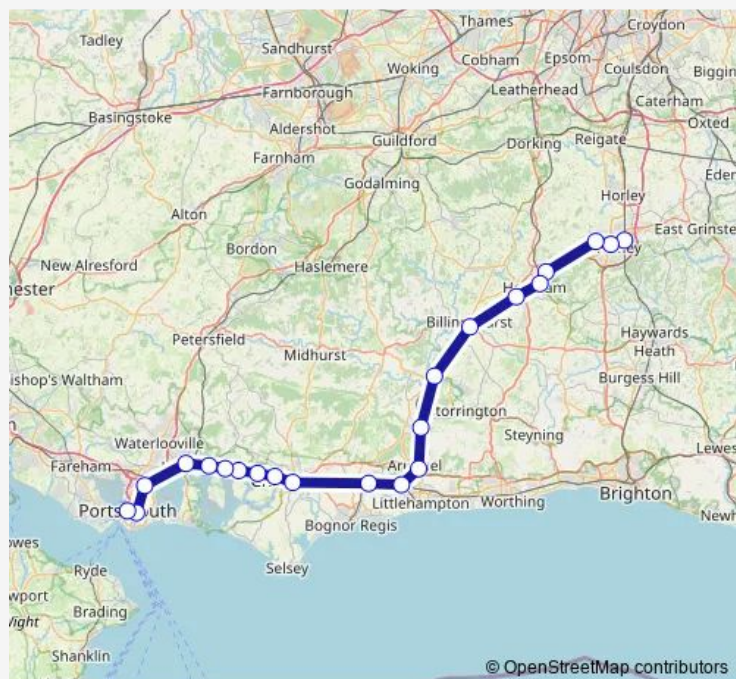

Ifield

Littlehaven

Horsham

Christ's Hospital

Billingshurst

Pulborough

Amberley

Arundel

Havant

Hilsea

Fratton

Route schedule

Three Bridges — Portsmouth & Southsea

Monday —

Tuesday —

Wednesday 06:01

Thursday 06:01

Friday 06:01

Saturday —

Sunday —

Route info

Direction: Three Bridges

Stops: 22

Trip Duration: 1 hour 54 min

Southern — Three Bridges - Portsmouth & Southsea **BusMaps**

Southern Rail time schedules and route maps are available in an offline PDF at [busmaps.com](https://busmaps.com). Use the [busmaps.com](https://busmaps.com) website to see live bus times, train schedule or subway schedule, and step-by-step directions for all public transit in Chichester