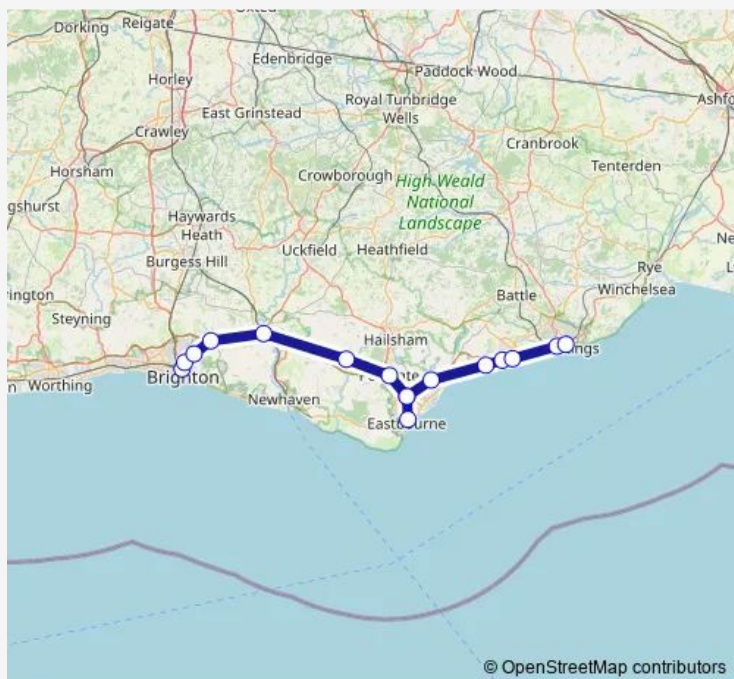

Rail Southern Hastings - Brighton

[Go to website](#)

Direction

Brighton — Hastings

13 stops

[Open route schedule](#)

- Brighton
- Falmer
- Lewes
- Polegate
- Hampden Park (Sussex)
- Eastbourne
- Hampden Park (Sussex)
- Pevensey & Westham
- Cooden Beach
- Collington
- Bexhill
- St Leonards Warrior Square
- Hastings

Route schedule

Brighton — Hastings

Monday	06:26
Tuesday	06:26
Wednesday	06:26
Thursday	06:26
Friday	06:26
Saturday	04:08-22:26
Sunday	—

Route info

Direction: Brighton

Stops: 13

Trip Duration: 1 hour 14 min

© OpenStreetMap contributors