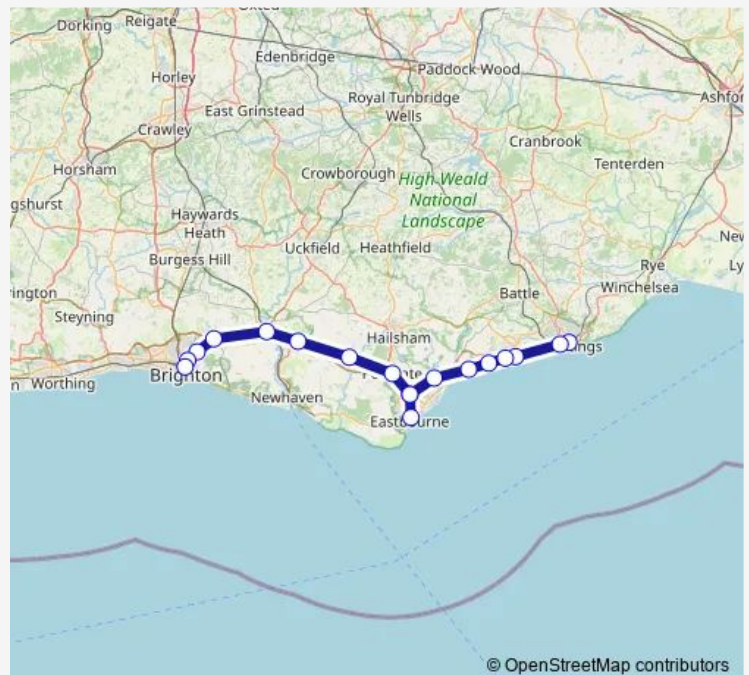

Pevensey Bay

Cooden Beach

Collington

Bexhill

St Leonards Warrior Square

Hastings

Route schedule

Brighton — Hastings

Monday 07:26

Tuesday 07:26

Wednesday 07:26

Thursday 07:26

Friday 07:26

Saturday —

Sunday —

Route info

Direction: Brighton

Stops: 16

Trip Duration: 1 hour 17 min

© OpenStreetMap contributors

Southern — Hastings - Brighton

Direction

Brighton — Hastings

13 stops