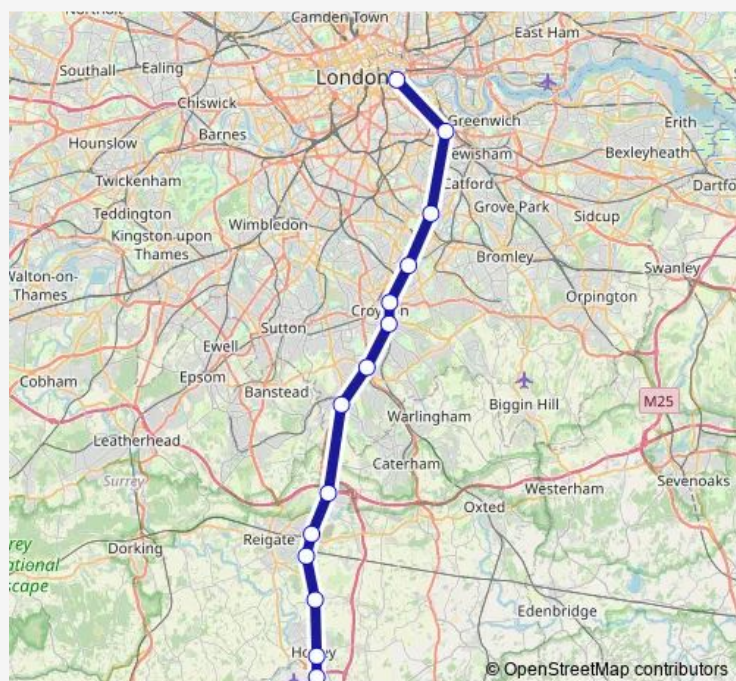

Rail Southern London Bridge - Gatwick Airport

[Go to website](#)

Direction

London Bridge — Gatwick Airport

14 stops

[Open route schedule](#)

- London Bridge
- New Cross Gate
- Sydenham
- Norwood Junction
- East Croydon
- South Croydon
- Purley
- Coulsdon South
- Merstham
- Redhill
- Earlswood (Surrey)
- Salfords (Surrey)
- Horley
- Gatwick Airport

Route schedule

London Bridge — Gatwick Airport

| | |
|-----------|---------------------------|
| Monday | 00:12-00:14 |
| Tuesday | — |
| Wednesday | — |
| Thursday | — |
| Friday | — |
| Saturday | — |
| Sunday | 24:12-00:14 ⁺¹ |

Route info

Direction: London Bridge

Stops: 14

Trip Duration: 0 hour 49 min

Southern — London Bridge - Gatwick Airport

Southern Rail time schedules and route maps are available in an offline PDF at busmaps.com. Use the busmaps.com website to see live bus times, train schedule or subway schedule, and step-by-step directions for all public transit in London