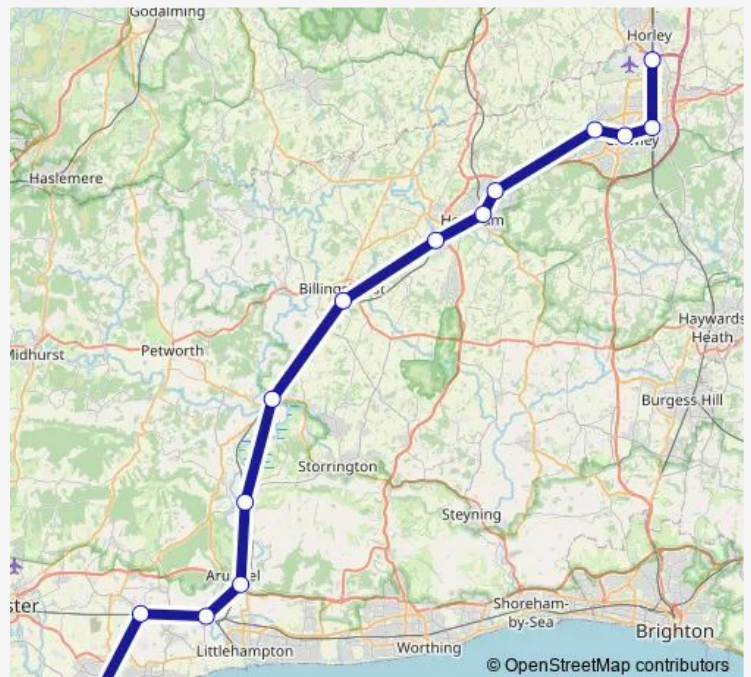

Three Bridges

Gatwick Airport

### Route schedule

Bognor Regis — Gatwick Airport

Monday —

Tuesday —

Wednesday —

Thursday —

Friday —

Saturday 22:42-23:36

### Route info

Direction: Bognor Regis

Stops: 14

Trip Duration: 1 hour 8 min

Southern — Gatwick Airport - Bognor Regis

**Direction**

Gatwick Airport — Bognor Regis

14 stops

[Open route schedule](#)

Gatwick Airport

Three Bridges

Crawley

Ifield

Littlehaven

Horsham

Christ's Hospital