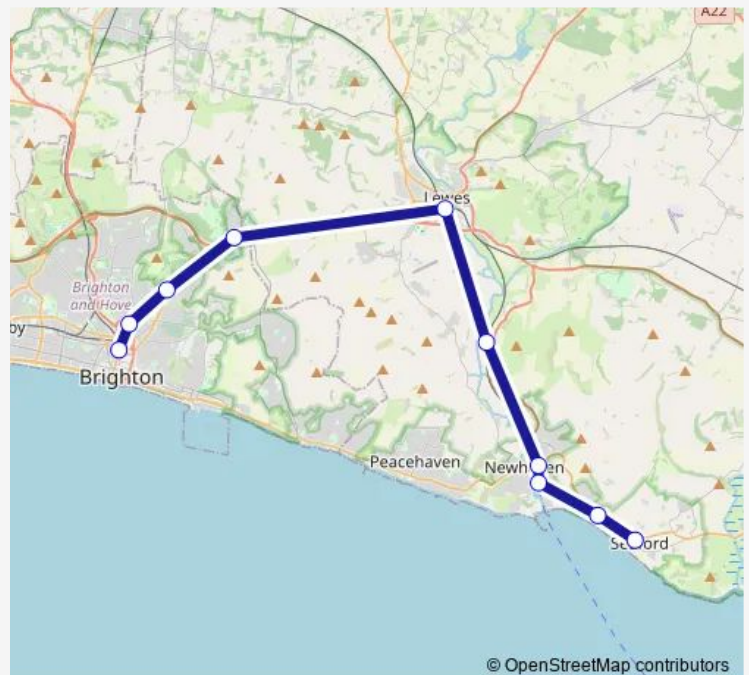

Route info

Direction: Seaford

Stops: 9

Trip Duration: 0 hour 35 min

Southern — Brighton - Seaford

Direction

Brighton — Seaford

10 stops

Newhaven Harbour

Bishopstone

Seaford

Route schedule

Brighton — Seaford

Monday 05:41-23:48

Tuesday 05:41-23:48

Wednesday 05:41-23:48

Thursday 05:41-23:48

Friday 05:41-23:41

Saturday 05:42-23:42

Sunday 07:15-22:49

Route info

Direction: Brighton

Stops: 10

Trip Duration: 0 hour 37 min

Direction

Seaford — Brighton

10 stops

[Open route schedule](#)

Seaford

Bishopstone

Newhaven Harbour

Newhaven Town