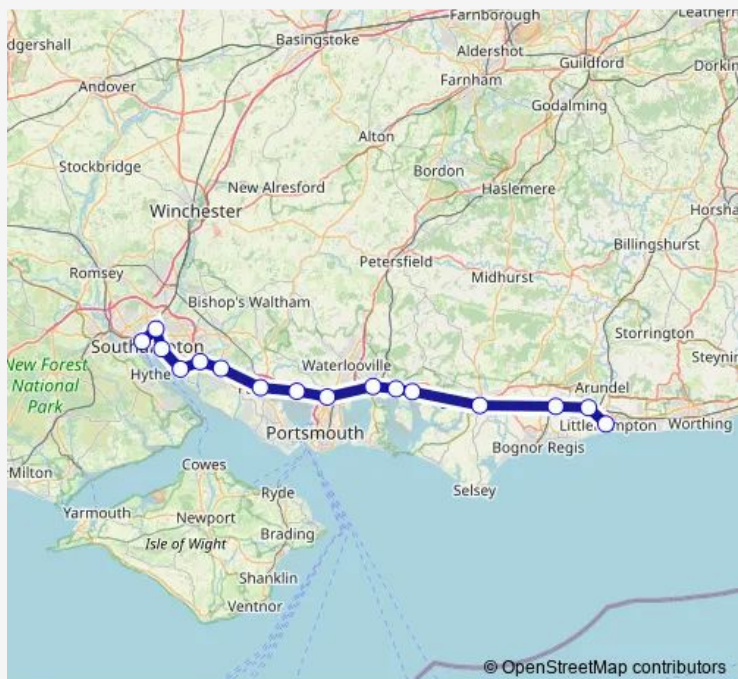

Monday 23:20

Tuesday 22:20

Wednesday 22:20

Thursday 22:20

Friday —

Saturday 06:20-23:20

Sunday 07:30-22:58

Route info

Direction: Southampton Central

Stops: 16

Trip Duration: 1 hour 15 min

**Direction**

Southampton Central — Littlehampton

13 stops

[Open route schedule](#)

Southampton Central

## Route schedule

Southampton Central — Littlehampton

Monday 23:11

Tuesday 23:11

Wednesday 23:11

Thursday 23:11

Friday 23:11

Saturday —

## Route info

Direction: Southampton Central

Stops: 13

Trip Duration: 1 hour 17 min

Southern Rail time schedules and route maps are available in an offline PDF at [busmaps.com](https://busmaps.com). Use the [busmaps.com](https://busmaps.com) website to see live bus times, train schedule or subway schedule, and step-by-step directions for all public transit in Southampton