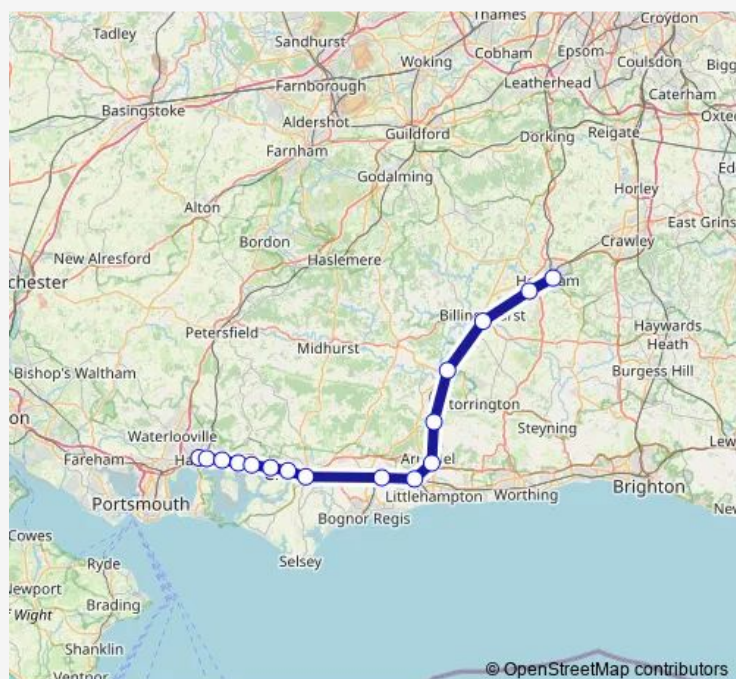

Rail Southern Havant - Horsham

[Go to website](#)

Direction

Havant — Horsham

16 stops

[Open route schedule](#)

- Havant
- Warblington
- Emsworth
- Southbourne
- Nutbourne
- Bosham
- Fishbourne (Sussex)
- Chichester
- Barnham
- Ford
- Arundel
- Amberley
- Pulborough
- Billingshurst
- Christ's Hospital
- Horsham

Route schedule

Havant — Horsham

Monday	—
Tuesday	—
Wednesday	—
Thursday	—
Friday	—
Saturday	05:08
Sunday	—

Route info

Direction: Havant

Stops: 16

Trip Duration: 1 hour 5 min

 Southern — Havant - Horsham

Southern Rail time schedules and route maps are available in an offline PDF at busmaps.com. Use the busmaps.com website to see live bus times, train schedule or subway schedule, and step-by-step directions for all public transit in Chichester