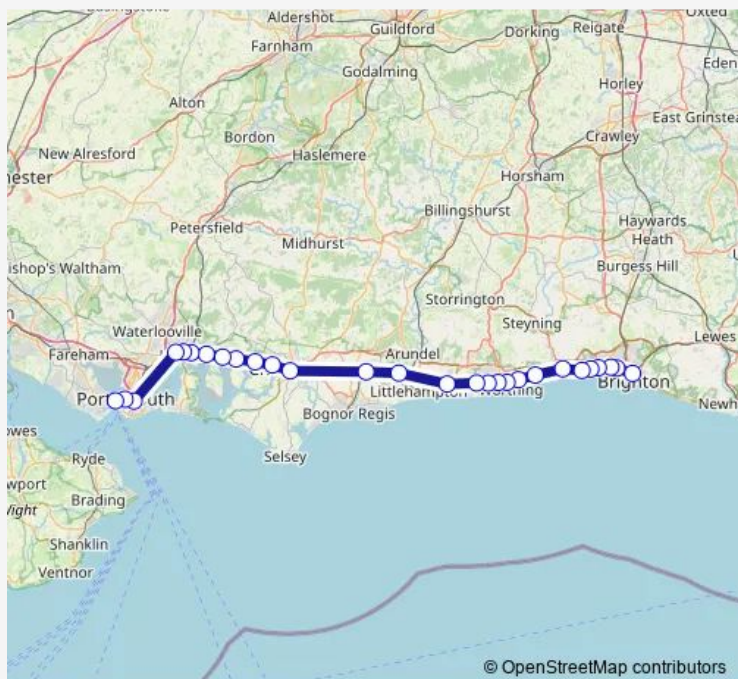

# Rail Southern Brighton - Portsmouth Harbour

[Go to website](#)

**Direction**

Portsmouth Harbour — Brighton

19 stops

[Open route schedule](#)

- Portsmouth Harbour
- Portsmouth & Southsea
- Fratton
- Havant
- Emsworth
- Southbourne
- Chichester
- Barnham
- Ford
- Littlehampton
- Angmering
- West Worthing
- Worthing
- Lancing
- Shoreham-By-Sea (Sussex)
- Southwick
- Portslade
- Hove
- Brighton

**Route schedule**

Portsmouth Harbour — Brighton

Monday	—
Tuesday	—
Wednesday	—
Thursday	—
Friday	—
Saturday	23:45
Sunday	—

**Route info**

Direction: Portsmouth Harbour

Stops: 19

Trip Duration: 1 hour 39 min

## Direction

Portsmouth Harbour — Brighton

23 stops

[Open route schedule](#)

Portsmouth Harbour

Portsmouth & Southsea

Fratton

Havant