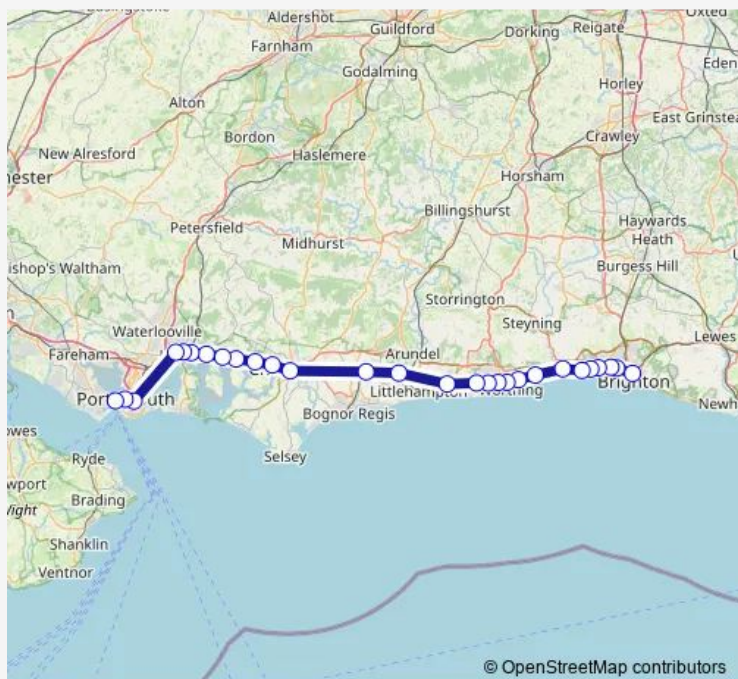

Rail Southern Brighton - Portsmouth Harbour

[Go to website](#)

Direction

Portsmouth Harbour — Brighton

19 stops

[Open route schedule](#)

- Portsmouth Harbour
- Portsmouth & Southsea
- Fratton
- Havant
- Emsworth
- Southbourne
- Chichester
- Barnham
- Ford
- Littlehampton
- Angmering
- West Worthing
- Worthing
- Lancing
- Shoreham-By-Sea (Sussex)
- Southwick
- Portslade
- Hove
- Brighton

Route schedule

Portsmouth Harbour — Brighton

Monday	—
Tuesday	—
Wednesday	—
Thursday	—
Friday	—
Saturday	23:45
Sunday	—

Route info

Direction: Portsmouth Harbour

Stops: 19

Trip Duration: 1 hour 39 min

Direction

Portsmouth Harbour — Brighton

23 stops

[Open route schedule](#)

Portsmouth Harbour

Portsmouth & Southsea

Fratton

Havant

Emsworth