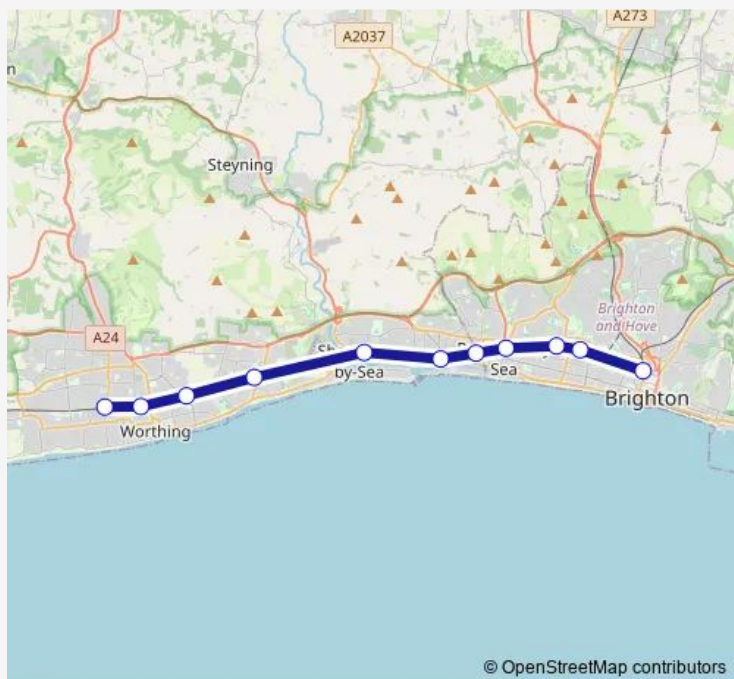

Rail Southern Brighton - West Worthing

[Go to website](#)

**Direction**

Brighton — West Worthing

11 stops

[Open route schedule](#)

Brighton

Hove

West Worthing

Route schedule

Brighton — West Worthing

|           |                           |
|-----------|---------------------------|
| Monday    | 19:28-00:12 <sup>+1</sup> |
| Tuesday   | 00:10-00:12 <sup>+1</sup> |
| Wednesday | 00:10-00:12 <sup>+1</sup> |
| Thursday  | 00:10-00:10 <sup>+1</sup> |
| Friday    | 00:10-00:10 <sup>+1</sup> |
| Saturday  | 00:10-00:11 <sup>+1</sup> |
| Sunday    | 00:10-00:11               |

Route info

Direction: Brighton

Stops: 11

Trip Duration: 0 hour 30 min

© OpenStreetMap contributors

**Direction**

West Worthing — Brighton

11 stops

[Open route schedule](#)

West Worthing

Worthing

East Worthing

Lancing

Shoreham-By-Sea (Sussex)

Southwick

Fishersgate