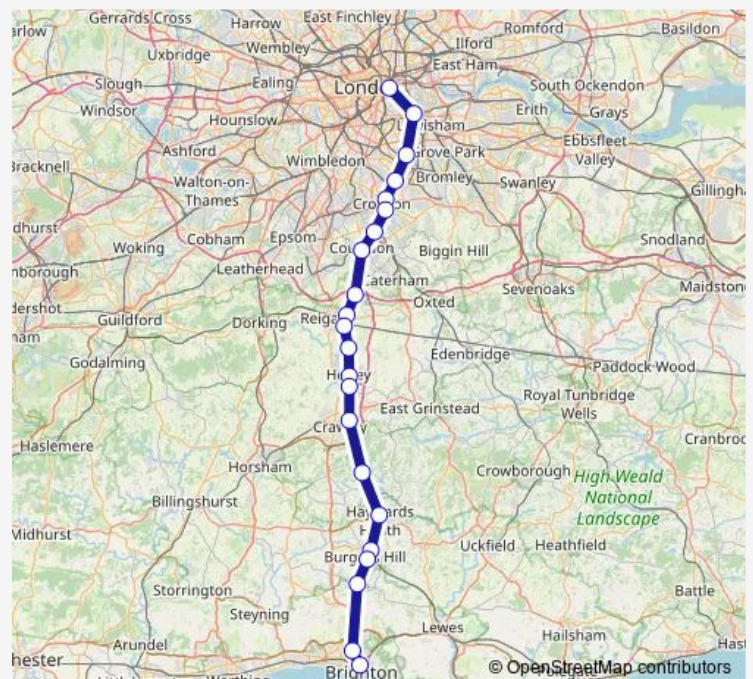

Monday —

Tuesday —

Wednesday —

Thursday —

Friday —

Saturday —

Sunday 08:39-22:39

Route info

Direction: Brighton

Stops: 16

Trip Duration: 1 hour 4 min

 Southern — London Bridge - Brighton

Direction

Brighton — London Bridge

17 stops

[Open route schedule](#)