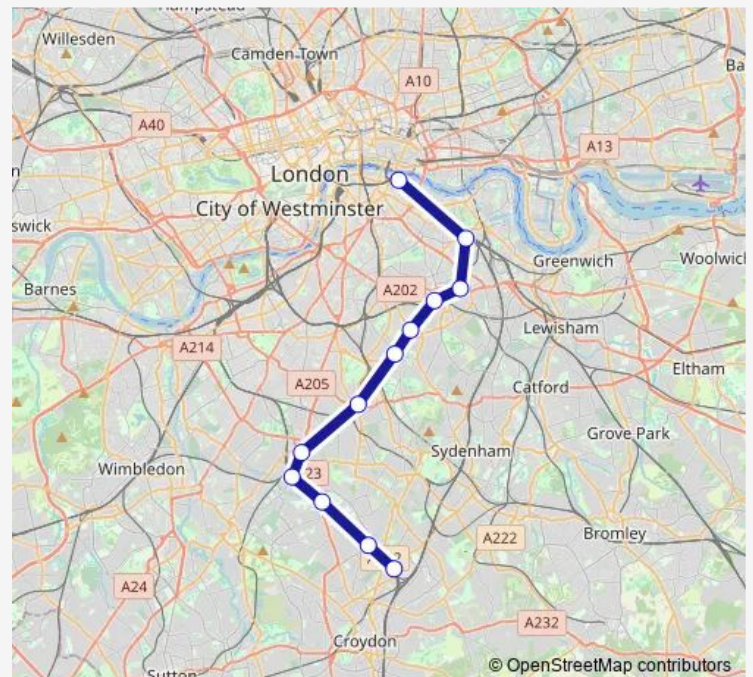

Saturday 06:25

Sunday —

Route info

Direction: Selhurst

Stops: 12

Trip Duration: 0 hour 41 min

Southern — Selhurst - London Bridge

Direction

London Bridge — Selhurst

12 stops

[Open route schedule](#)

London Bridge

South Bermondsey

Queens Road Peckham

Peckham Rye

East Dulwich