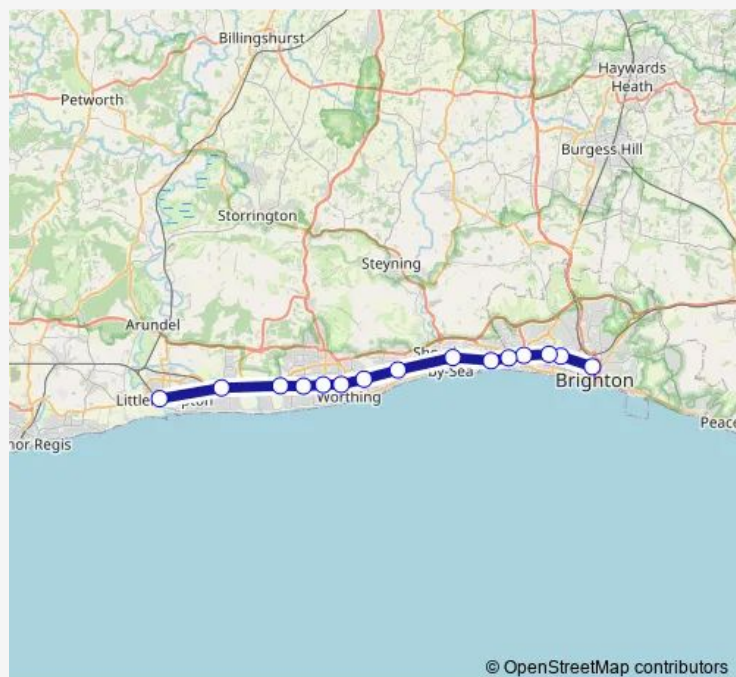

Rail Southern Brighton - Littlehampton

[Go to website](#)

**Direction**

Brighton — Littlehampton

15 stops

[Open route schedule](#)

- Brighton
- Hove
- Aldrington
- Portslade
- Fishersgate
- Southwick
- Shoreham-By-Sea (Sussex)
- Lancing
- East Worthing
- Worthing
- West Worthing
- Durrington-on-Sea
- Goring-by-Sea
- Angmering
- Littlehampton

Route schedule

Brighton — Littlehampton

Monday	07:20-07:50
Tuesday	07:20-07:50
Wednesday	07:20-07:50
Thursday	07:20-07:50
Friday	07:20-07:50
Saturday	—
Sunday	05:50-23:33

Route info

Direction: Brighton

Stops: 15

Trip Duration: 0 hour 48 min

**Direction**

Littlehampton — Brighton

9 stops

[Open route schedule](#)

Littlehampton

Angmering

West Worthing

## Route info

Direction: Littlehampton

Stops: 9

Trip Duration: 0 hour 36 min

**Direction**

Littlehampton — Brighton

15 stops

[Open route schedule](#)