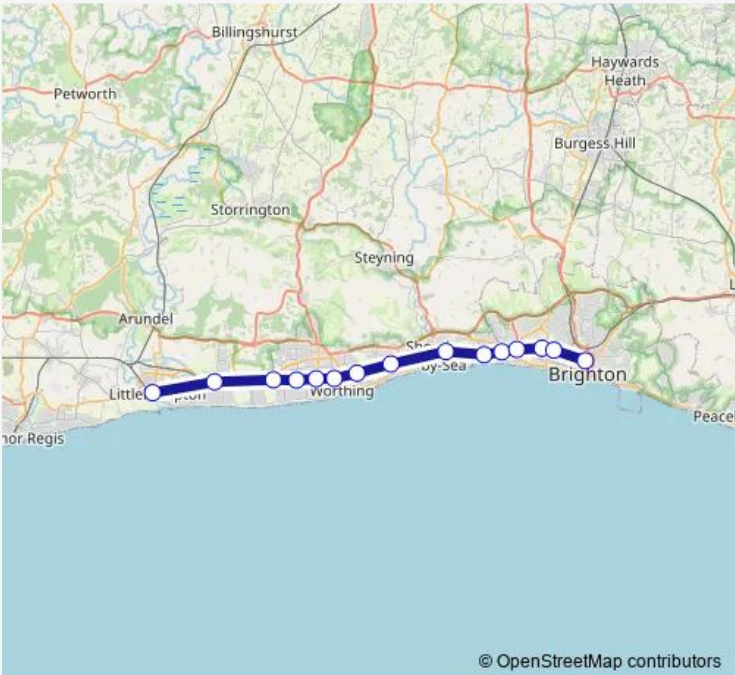

Rail Southern Brighton - Littlehampton

[Go to website](#)

Direction
 Brighton — Littlehampton
 15 stops
[Open route schedule](#)

- Brighton
- Hove
- Aldrington
- Portslade
- Fishersgate
- Southwick
- Shoreham-By-Sea (Sussex)
- Lancing
- East Worthing
- Worthing
- West Worthing
- Durrington-on-Sea
- Goring-by-Sea
- Angmering
- Littlehampton

Route schedule
 Brighton — Littlehampton

Monday	07:20-07:50
Tuesday	07:20-07:50
Wednesday	07:20-07:50
Thursday	07:20-07:50
Friday	07:20-07:50
Saturday	03:51-22:40
Sunday	05:50-23:33

Route info
 Direction: Brighton
 Stops: 15
 Trip Duration: 0 hour 50 min

Direction

Littlehampton — Brighton

15 stops

[Open route schedule](#)

Littlehampton

Angmering

Goring-by-Sea

Durrington-on-Sea

Thursday 07:32

Friday 07:32

Saturday 05:03-00:28⁺¹

Sunday 00:28-23:41

Route info

Direction: Littlehampton

Stops: 15

Trip Duration: 0 hour 47 min