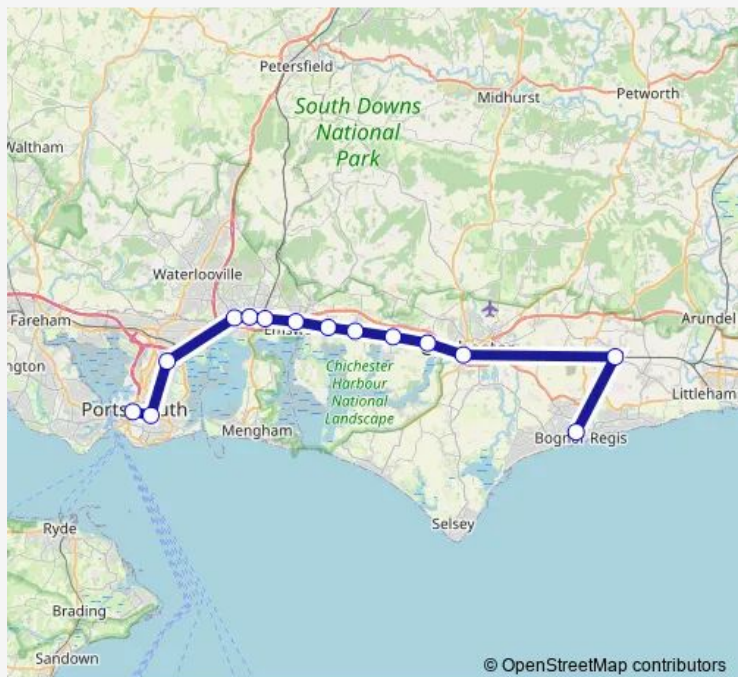

Direction

Portsmouth & Southsea — Bognor Regis

14 stops

[Open route schedule](#)

Portsmouth & Southsea

Fratton

Hilsea

Bedhampton

Havant

Warblington

Emsworth

Southbourne

Nutbourne

Bosham

Fishbourne (Sussex)

Chichester

Barnham

Bognor Regis

Route schedule

Portsmouth & Southsea — Bognor Regis

Monday	—
Tuesday	—
Wednesday	23:48-00:01 ⁺¹
Thursday	00:01-00:01 ⁺¹
Friday	00:01-00:02 ⁺¹
Saturday	00:02-23:19
Sunday	—

Route info

Direction: Portsmouth & Southsea

Stops: 14

Trip Duration: 0 hour 54 min

© OpenStreetMap contributors

Southern Rail time schedules and route maps are available in an offline PDF at busmaps.com. Use the busmaps.com website to see live bus times, train schedule or subway schedule, and step-by-step directions for all public transit in Chichester