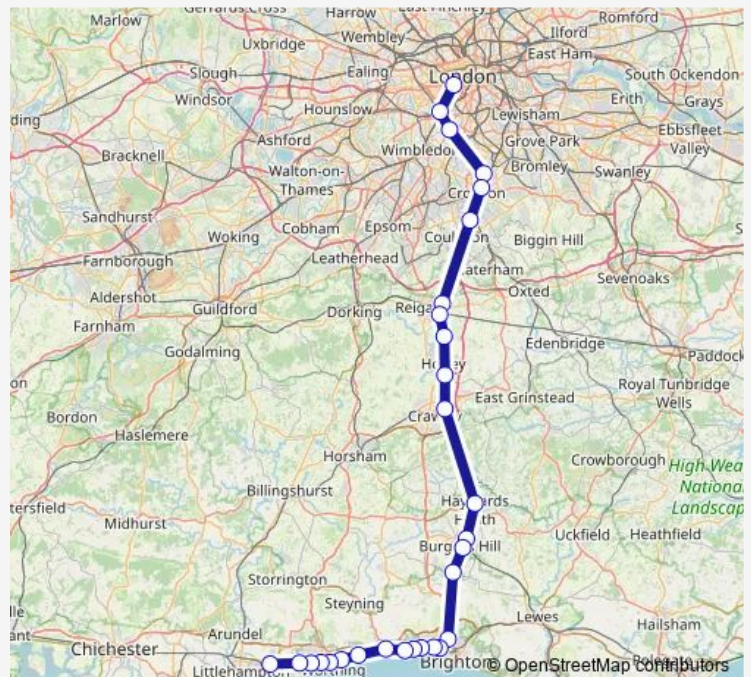

Shoreham-By-Sea (Sussex)

Route schedule

London Victoria — Angmering

Monday —

Tuesday —

Wednesday —

Thursday —

Friday —

Saturday —

Sunday 21:16-21:18

Route info

Direction: London Victoria

Stops: 28

Trip Duration: 2 hour 4 min

Southern — London Victoria - Angmering

Lancing

East Worthing

Worthing

West Worthing

Durrington-on-Sea

Goring-by-Sea

Angmering

Direction

Angmering — London Victoria

25 stops

[Open route schedule](#)

Angmering

Goring-by-Sea

Durrington-on-Sea

West Worthing

Worthing

Lancing