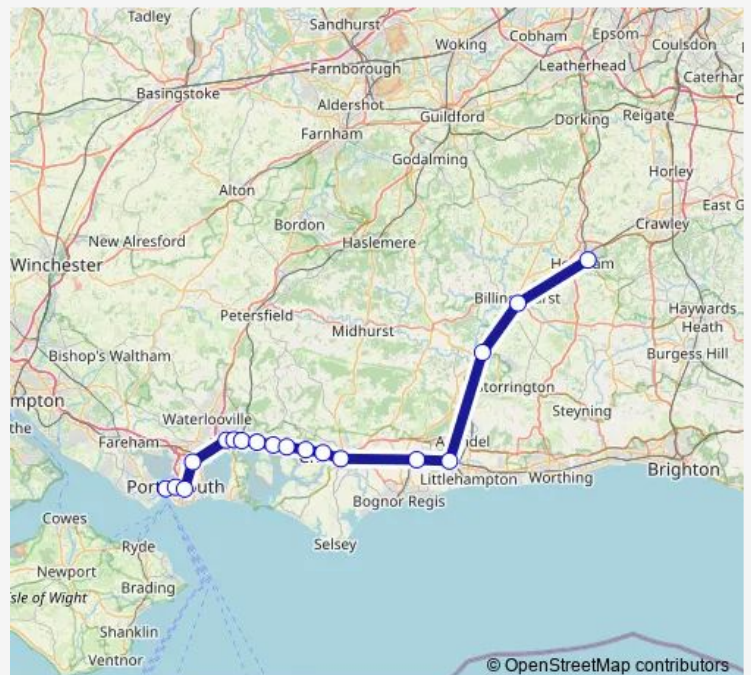

Route schedule

Portsmouth Harbour — Horsham

Monday 05:28-21:04

Tuesday 05:28-21:04

Wednesday 05:28-21:04

Thursday 05:28-21:04

Friday 05:28-21:04

Saturday 06:04-21:04

Sunday —

Route info

Direction: Portsmouth Harbour

Stops: 18

Trip Duration: 1 hour 18 min

Direction

Portsmouth Harbour — Horsham

16 stops

[Open route schedule](#)

Portsmouth Harbour

Portsmouth & Southsea

Fratton

Bedhampton

Havant

Emsworth

Southbourne