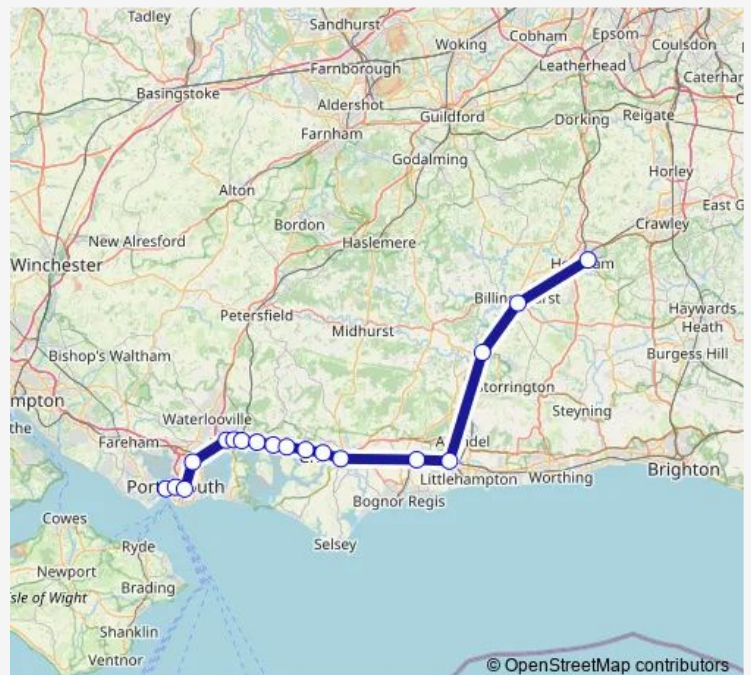

Route schedule

Portsmouth Harbour — Horsham

Monday 05:28-21:04

Tuesday 05:28-21:04

Wednesday 05:28-21:04

Thursday 05:28-21:04

Friday 05:28-21:04

Saturday 06:04-21:04

Sunday —

Route info

Direction: Portsmouth Harbour

Stops: 18

Trip Duration: 1 hour 18 min

Direction

Portsmouth Harbour — Horsham

16 stops

[Open route schedule](#)

Portsmouth Harbour

Portsmouth & Southsea

Fratton

Bedhampton

Havant

Emsworth

Southbourne