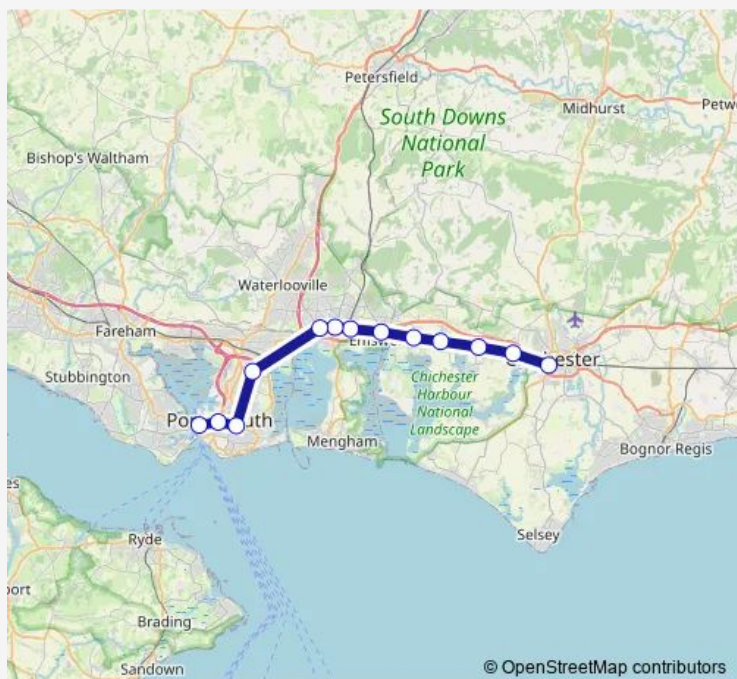

Tuesday —

Wednesday —

Thursday —

Friday —

Saturday —

Sunday 07:00-22:22

Route info

Direction: Chichester

Stops: 7

Trip Duration: 0 hour 32 min

© OpenStreetMap contributors

Southern — Chichester - Portsmouth Harbour

BusMaps

Direction

Portsmouth Harbour — Chichester

8 stops

[Open route schedule](#)

Portsmouth Harbour

Portsmouth & Southsea

Fratton

Hilsea

Bedhampton

Havant

Emsworth

Saturday 06:41-21:38

Sunday —

Route info

Direction: Chichester

Stops: 12

Trip Duration: 0 hour 43 min

Direction

Chichester — Portsmouth Harbour