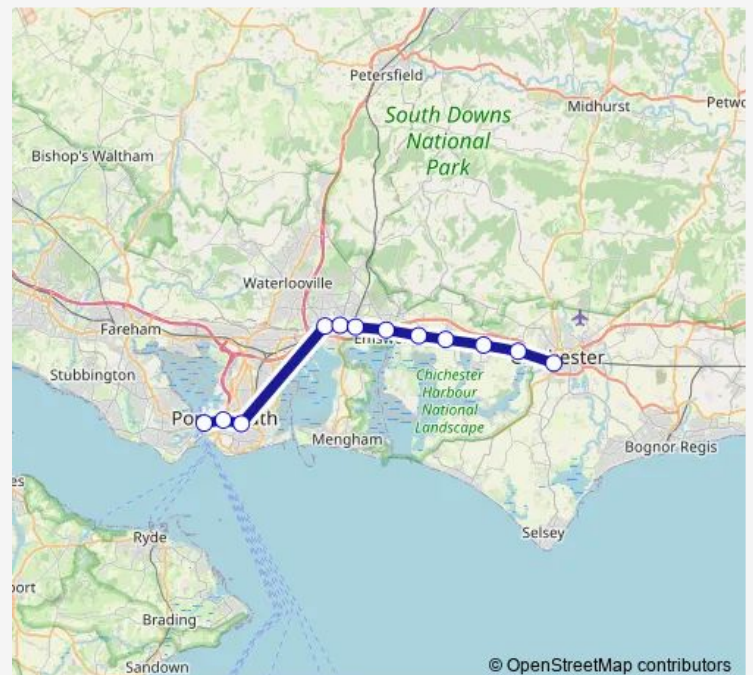

Rail Southern Portsmouth Harbour - Chichester

[Go to website](#)

Direction

Chichester — Portsmouth Harbour

7 stops

[Open route schedule](#)

Chichester

Southbourne

Route info

Direction: Chichester

Stops: 7

Trip Duration: 0 hour 35 min

Direction

Portsmouth Harbour — Chichester

12 stops

[Open route schedule](#)

Saturday

—

Sunday

06:16-08:38

Route info

Direction: Portsmouth Harbour

Stops: 12

Trip Duration: 0 hour 40 min

Route info

Direction: Chichester

Stops: 11

Trip Duration: 0 hour 37 min

Southern Rail time schedules and route maps are available in an offline PDF at busmaps.com. Use the busmaps.com website to see live bus times, train schedule or subway schedule, and step-by-step directions for all public transit in Chichester