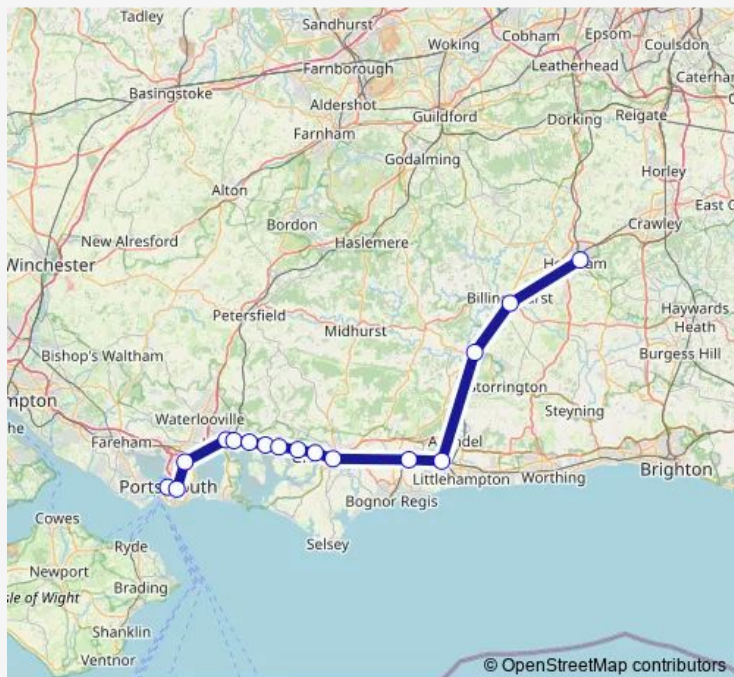

**Direction**

Portsmouth & Southsea — Horsham

16 stops

[Open route schedule](#)

Portsmouth & Southsea

Fratton

Hilsea

Havant

Ford

Pulborough

Billingshurst

Horsham

Route schedule

Portsmouth & Southsea — Horsham

Monday 06:33-17:33

Tuesday 07:06-17:33

Wednesday 07:06-17:33

Thursday 07:06-17:33

Friday 06:33-17:33

Saturday 06:33

Sunday —

Route info

Direction: Portsmouth & Southsea

Stops: 16

Trip Duration: 1 hour 13 min

Southern Rail time schedules and route maps are available in an offline PDF at [busmaps.com](https://busmaps.com). Use the [busmaps.com](https://busmaps.com) website to see live bus times, train schedule or subway schedule, and step-by-step directions for all public transit in Chichester