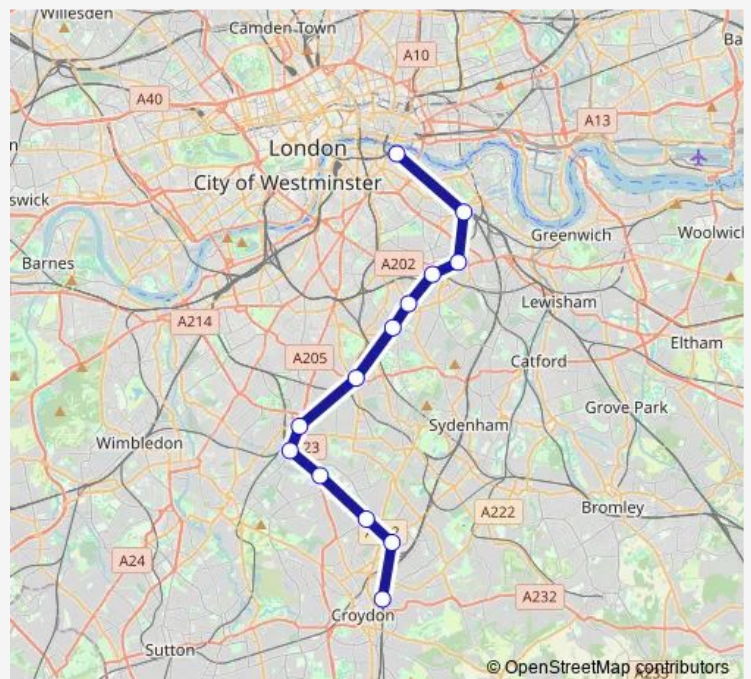

Rail Southern East Croydon - London Bridge

[Go to website](#)

Direction

West Croydon — London Bridge

13 stops

[Open route schedule](#)

- West Croydon
- Selhurst
- Thornton Heath
- Norbury
- Streatham Common
- Streatham
- Tulse Hill
- North Dulwich
- East Dulwich
- Peckham Rye
- Queens Road Peckham
- South Bermondsey
- London Bridge

Route schedule

West Croydon — London Bridge

Monday	—
Tuesday	—
Wednesday	—
Thursday	—
Friday	—
Saturday	—
Sunday	06:42-22:42

Route info

Direction: West Croydon

Stops: 13

Trip Duration: 0 hour 40 min

Southern — East Croydon - London Bridge

Direction

East Croydon — London Bridge

13 stops

[Open route schedule](#)

East Croydon

Selhurst

Thornton Heath

Norbury

Saturday 06:52-23:20

Sunday 06:44-22:44

Route info

Direction: East Croydon

Stops: 13

Trip Duration: 0 hour 44 min

Direction

East Croydon — London Bridge