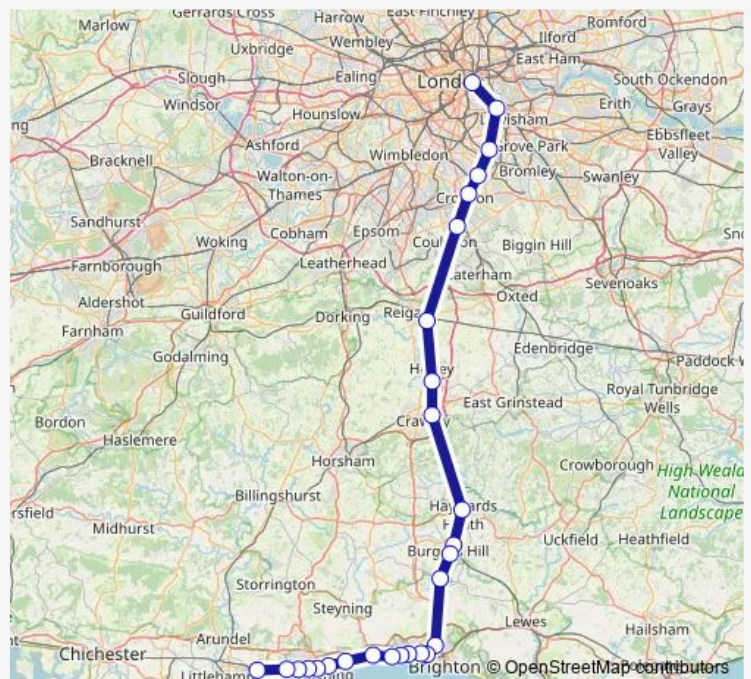

Sydenham

Norwood Junction

East Croydon

Purley

Earlswood (Surrey)

Gatwick Airport

Three Bridges

Haywards Heath

Southwick

Shoreham-By-Sea (Sussex)

Lancing

Route schedule

London Bridge — Angmering

Monday —

Tuesday —

Wednesday —

Thursday —

Friday —

Saturday —

Sunday 21:16-21:18

Route info

Direction: London Bridge

Stops: 27

Trip Duration: 2 hour 2 min

Southern — London Bridge - Angmering

East Worthing

Worthing

West Worthing

Durrington-on-Sea

Goring-by-Sea

Angmering

Southern Rail time schedules and route maps are available in an offline PDF at busmaps.com. Use the busmaps.com website to see live bus times, train schedule or subway schedule, and step-by-step directions for all public transit in Brighton