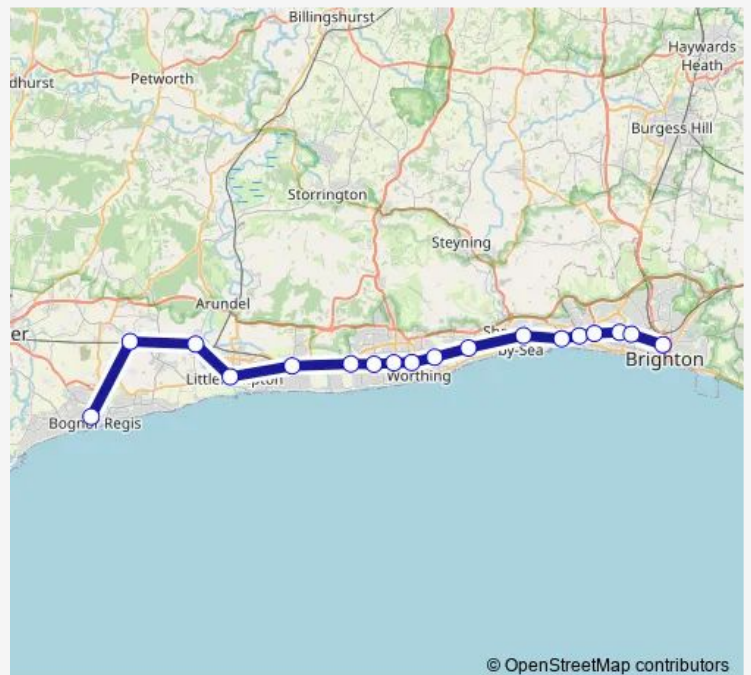

Wednesday —

Thursday —

Friday —

Saturday 21:16-22:16

Sunday —

Route info

Direction: Bognor Regis

Stops: 14

Trip Duration: 0 hour 53 min

© OpenStreetMap contributors

## Direction

Bognor Regis — Brighton

18 stops

[Open route schedule](#)

Bognor Regis

Barnham

Ford

Littlehampton