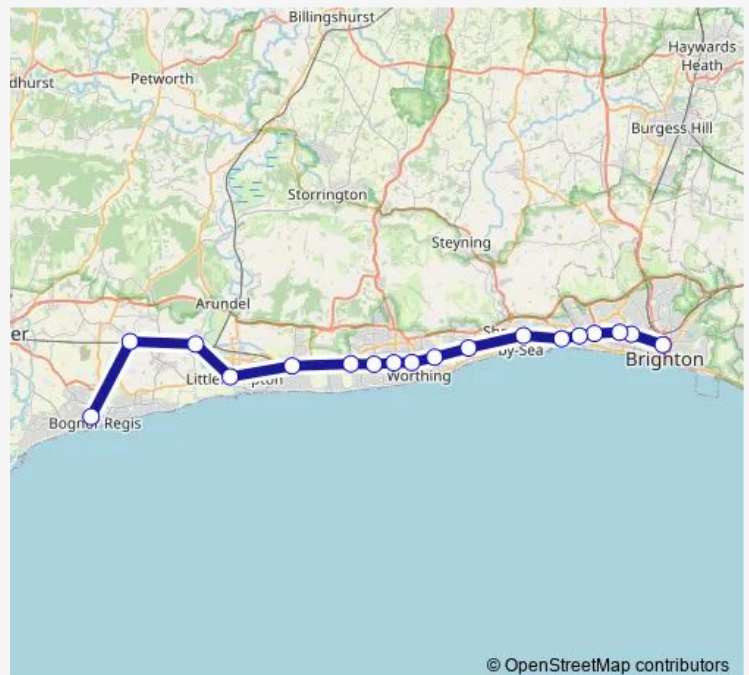

Lancing

Shoreham-By-Sea (Sussex)

Southwick

Fishersgate

Portslade

Aldrington

Hove

Brighton

Route schedule

Bognor Regis — Brighton

Monday 05:06-22:38

Tuesday 05:06-22:38

Wednesday 05:06-22:38

Thursday 05:06-22:38

Friday 05:06-22:38

Saturday 13:34-23:24

Sunday —

Route info

Direction: Bognor Regis

Stops: 18

Trip Duration: 1 hour 14 min

Direction

Brighton — Bognor Regis

18 stops

[Open route schedule](#)

Brighton

Hove

Aldrington

Portslade

Fishersgate

Southwick

Shoreham-By-Sea (Sussex)