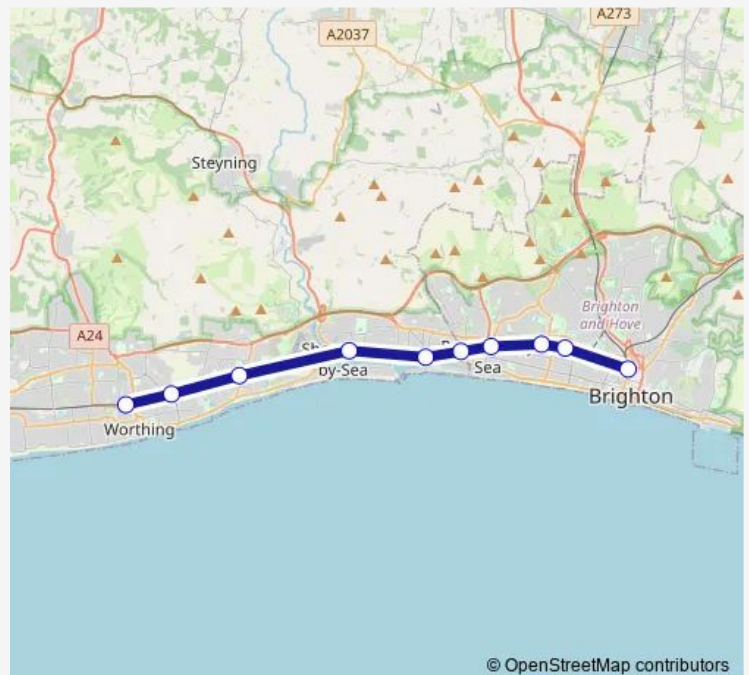

Rail Southern Brighton - Worthing

[Go to website](#)

Direction

Brighton — Worthing

10 stops

[Open route schedule](#)

Brighton

Hove

Aldrington

Portslade

Fishergate

Southwick

Shoreham-By-Sea (Sussex)

Lancing

East Worthing

Worthing

Route schedule

Brighton — Worthing

| | |
|-----------|---------------------------|
| Monday | 00:23-01:21 ⁺¹ |
| Tuesday | 00:10-01:21 ⁺¹ |
| Wednesday | 00:10-01:21 ⁺¹ |
| Thursday | 00:10-00:10 ⁺¹ |
| Friday | 00:10 |
| Saturday | 23:49 |
| Sunday | 02:21-00:29 ⁺¹ |

Route info

Direction: Brighton

Stops: 10

Trip Duration: 0 hour 27 min

Southern Rail time schedules and route maps are available in an offline PDF at busmaps.com. Use the busmaps.com website to see live bus times, train schedule or subway schedule, and step-by-step directions for all public transit in Brighton