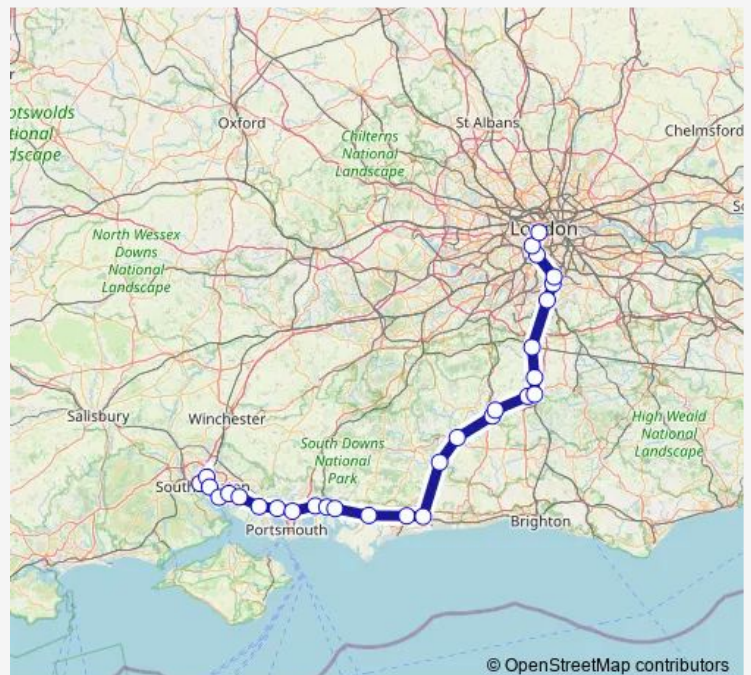

Rail Southern Southampton Central - London Victoria

[Go to website](#)

Direction

Southampton Central — London Victoria

29 stops

[Open route schedule](#)

Southampton Central

St Denys

Littlehaven

Crawley

Three Bridges

Route schedule

Southampton Central — London Victoria

Monday 06:37

Tuesday 06:37

Wednesday 06:37

Thursday 06:37

Friday 06:37

Saturday —

Sunday —

Route info

Direction: Southampton Central

Stops: 29

Trip Duration: 2 hour 38 min

■ Southern — Southampton Central - London Victoria

Gatwick Airport

Earlswood (Surrey)

Purley

East Croydon

Selhurst

Balham

Clapham Junction