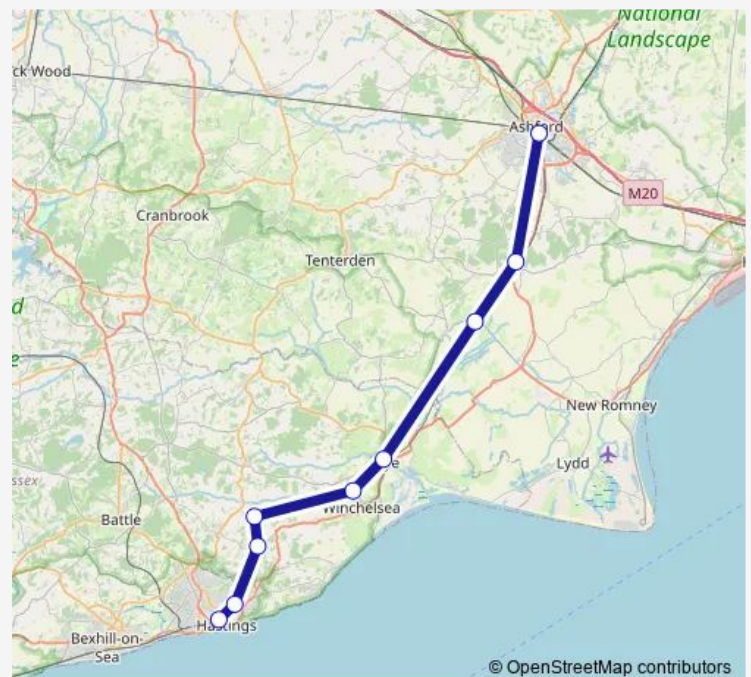

### Route schedule

Hastings — Ashford International

Monday 05:20-23:23

Tuesday 22:24-23:20

Wednesday 22:24-23:20

Thursday 22:24-23:20

Friday 05:20-23:23

Saturday 05:20-23:23

### Route info

Direction: Hastings

Stops: 9

Trip Duration: 0 hour 46 min

## Route info

Direction: Ashford International

Stops: 8

Trip Duration: 0 hour 46 min

**Direction**

Ashford International — Hastings

9 stops

[Open route schedule](#)