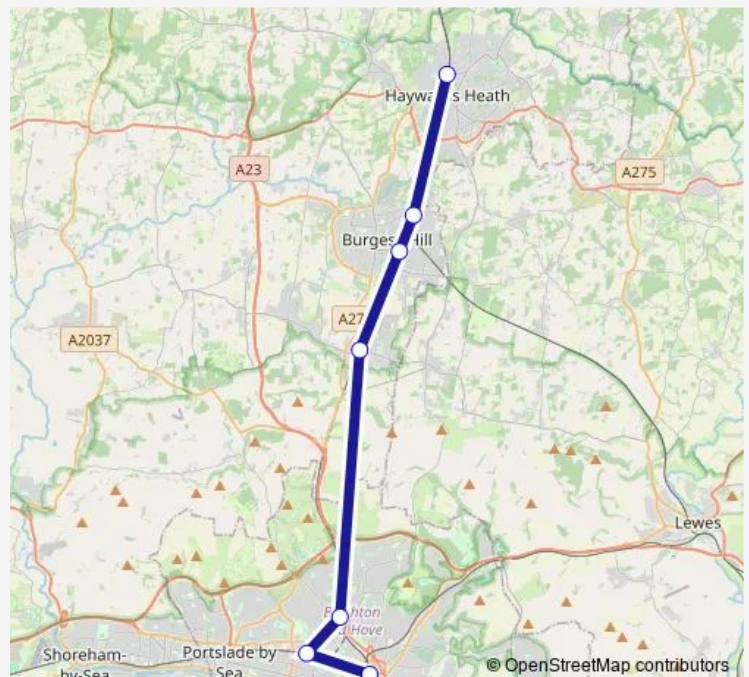

Rail Southern Haywards Heath - Brighton

[Go to website](#)**Direction**

Brighton — Haywards Heath

7 stops

[Open route schedule](#)

Brighton

Hove

Preston Park

Hassocks

Burgess Hill

Wivelsfield

Haywards Heath

Route schedule

Brighton — Haywards Heath

Monday	00:02
Tuesday	—
Wednesday	—
Thursday	—
Friday	—
Saturday	—
Sunday	23:42-00:02 ⁺¹

Route info

Direction: Brighton

Stops: 7

Trip Duration: 0 hour 31 min

Southern — Haywards Heath - Brighton

Direction

Brighton — Haywards Heath

5 stops

[Open route schedule](#)

Route info

Direction: Brighton

Stops: 5

Trip Duration: 0 hour 17 min

Direction

Haywards Heath — Brighton

7 stops

[Open route schedule](#)