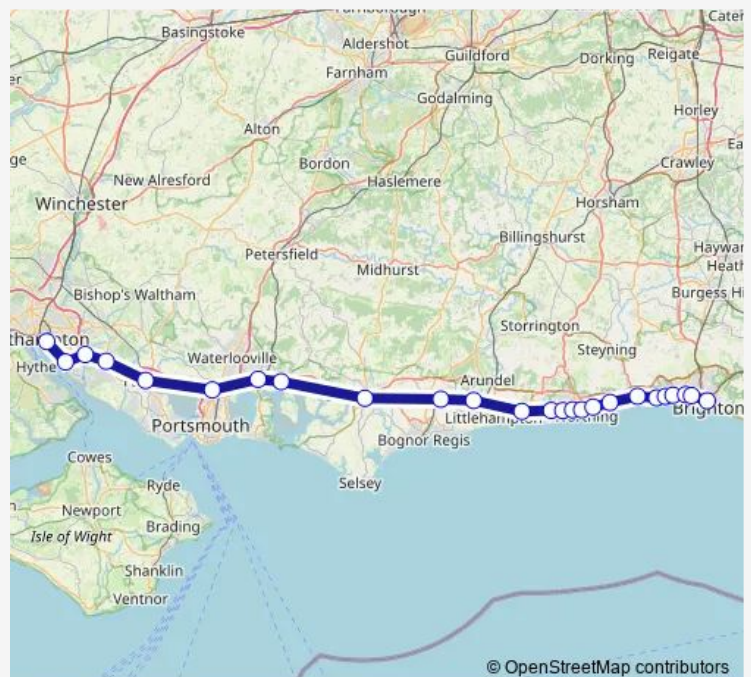

Ford

Angmering

Goring-by-Sea

Durrington-on-Sea

West Worthing

Worthing

East Worthing

Lancing

Shoreham-By-Sea (Sussex)

Southwick

Fishersgate

Route schedule

Woolston — Brighton

Monday —

Tuesday —

Wednesday —

Thursday —

Friday —

Saturday —

Sunday 07:38

Route info

Direction: Woolston

Stops: 25

Trip Duration: 1 hour 44 min