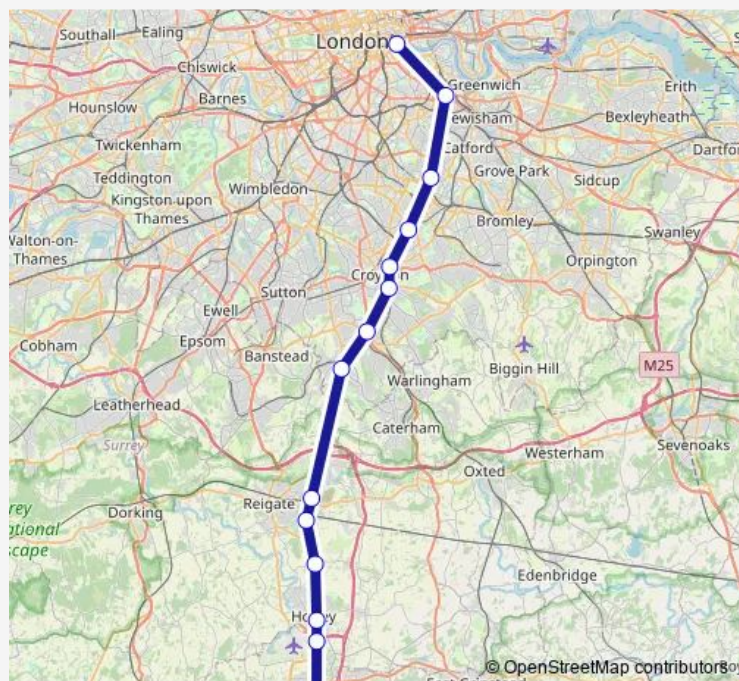

### Route schedule

Three Bridges — London Bridge

Monday —

Tuesday —

Wednesday —

Thursday —

Friday —

Saturday —

### Route info

Direction: Three Bridges

Stops: 14

Trip Duration: 0 hour 52 min

Southern — London Bridge - Three Bridges

## Direction

Three Bridges — London Bridge

9 stops

[Open route schedule](#)

Three Bridges

Gatwick Airport

Earlswood (Surrey)

Purley

## Route info

Direction: Three Bridges

Stops: 9

Trip Duration: 0 hour 36 min

**Direction**

Three Bridges — London Bridge

11 stops

[Open route schedule](#)