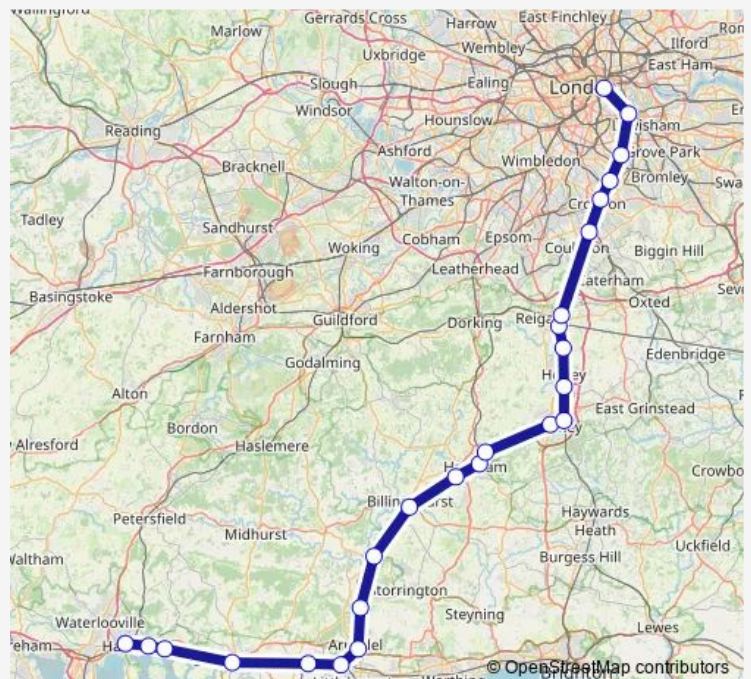

Rail Southern London Bridge - Havant

[Go to website](#)

Direction

Havant — London Bridge

25 stops

[Open route schedule](#)

- Havant
- Emsworth
- Southbourne
- Chichester
- Barnham
- Ford
- Arundel
- Amberley
- Pulborough
- Billingshurst
- Christs Hospital
- Horsham
- Littlehaven
- Crawley
- Three Bridges
- Gatwick Airport
- Salfords (Surrey)
- Earlswood (Surrey)
- Redhill
- Purley
- East Croydon

Route schedule

Havant — London Bridge

Monday	—
Tuesday	—
Wednesday	—
Thursday	—
Friday	—
Saturday	—
Sunday	09:18-21:18

Route info

Direction: Havant

Stops: 25

Trip Duration: 2 hour 4 min

 Southern — London Bridge - Havant

Norwood Junction

Sydenham

New Cross Gate

London Bridge

Direction

Havant — London Bridge

23 stops

[Open route schedule](#)

Shoreham-By-Sea (Sussex)

Hove

Preston Park

Burgess Hill

Wivelsfield

Haywards Heath

Three Bridges

Gatwick Airport