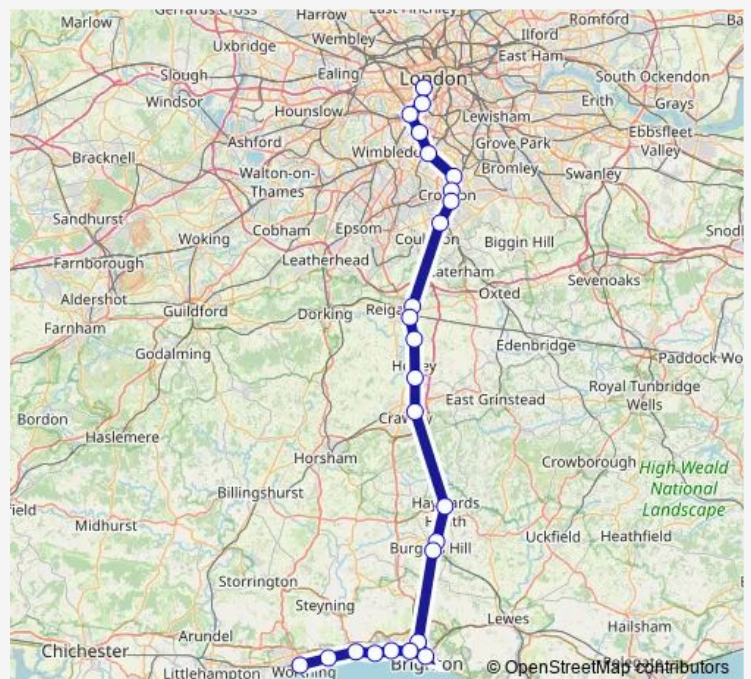

Shoreham-By-Sea (Sussex)

Lancing

Worthing

Route schedule

London Victoria — Worthing

Monday —

Tuesday —

Wednesday —

Thursday —

Friday —

Saturday —

Sunday 23:15

Route info

Direction: London Victoria

Stops: 21

Trip Duration: 1 hour 35 min

Southern — London Victoria - Worthing

Direction

London Victoria — Worthing

23 stops

[Open route schedule](#)

London Victoria

Clapham Junction

Balham

Saturday

—

Sunday

22:16-23:21

Route info

Direction: London Victoria

Stops: 23

Trip Duration: 1 hour 37 min