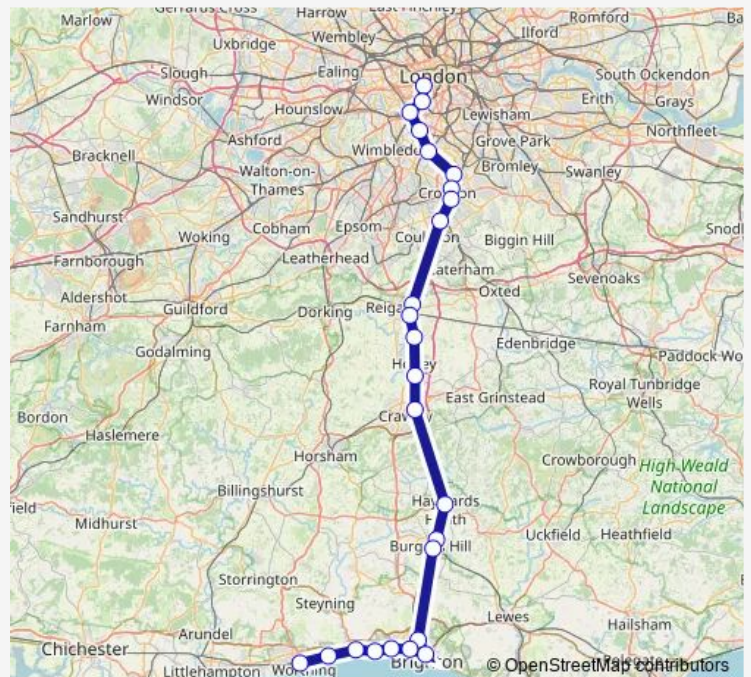

### Route schedule

London Victoria — Worthing

Monday —

Tuesday —

Wednesday —

Thursday —

Friday —

Saturday —

### Route info

Direction: London Victoria

Stops: 21

Trip Duration: 1 hour 35 min

 Southern — London Victoria - Worthing

## Direction

London Victoria — Worthing

23 stops

[Open route schedule](#)

London Victoria

Clapham Junction

Balham

Selhurst

## Route info

Direction: London Victoria

Stops: 23

Trip Duration: 1 hour 37 min