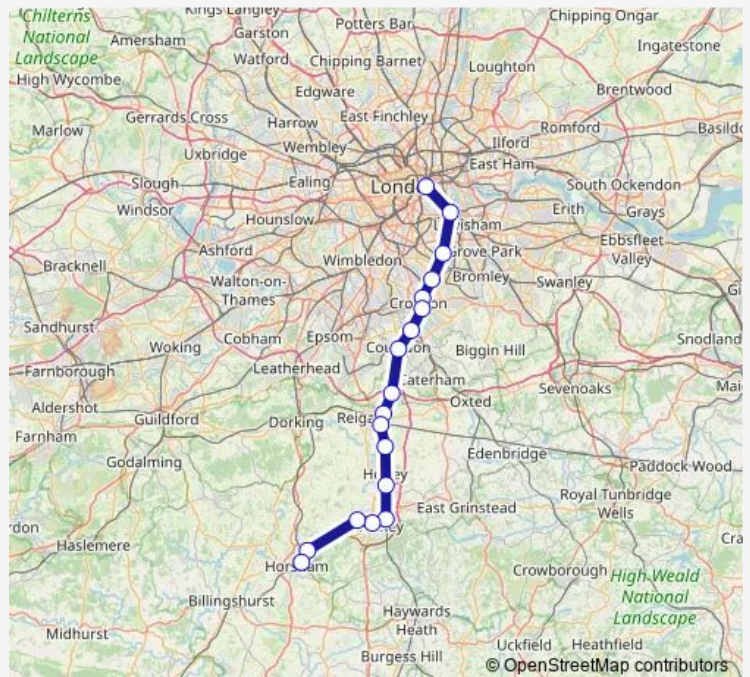

Rail Southern London Bridge - Horsham

[Go to website](#)

**Direction**

Horsham — London Bridge

16 stops

[Open route schedule](#)

Horsham

Littlehaven

Monday —

Tuesday —

Wednesday —

Thursday —

Friday —

Saturday —

Sunday 06:01

Route info

Direction: Horsham

Stops: 16

Trip Duration: 1 hour 9 min

Southern — London Bridge - Horsham

**Direction**

Horsham — London Bridge

15 stops

[Open route schedule](#)