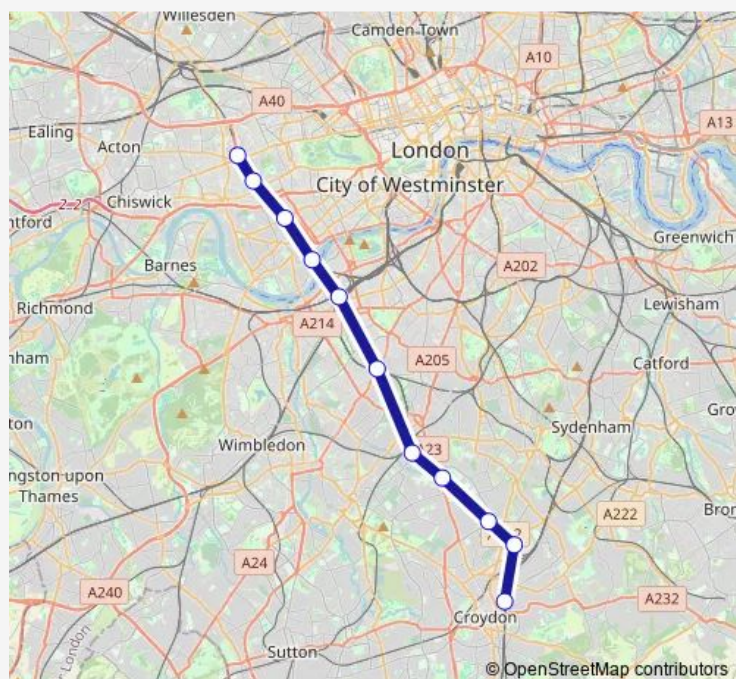

Rail Southern East Croydon - Shepherds Bush

[Go to website](#)

**Direction**

Shepherds Bush — East Croydon

11 stops

[Open route schedule](#)

- Shepherds Bush
- Kensington (Olympia)
- West Brompton
- Imperial Wharf
- Clapham Junction
- Balham
- Streatham Common
- Norbury
- Thornton Heath
- Selhurst
- East Croydon

Route schedule

Shepherds Bush — East Croydon

|           |             |
|-----------|-------------|
| Monday    | 06:22-22:19 |
| Tuesday   | —           |
| Wednesday | —           |
| Thursday  | —           |
| Friday    | 06:22-22:19 |
| Saturday  | 06:22-22:20 |
| Sunday    | —           |

Route info

Direction: Shepherds Bush

Stops: 11

Trip Duration: 0 hour 41 min

■ Southern — Shepherds Bush - East Croydon

**Direction**

East Croydon — Shepherds Bush

11 stops

## Route info

Direction: East Croydon

Stops: 11

Trip Duration: 0 hour 44 min

Southern Rail time schedules and route maps are available in an offline PDF at [busmaps.com](#). Use the [busmaps.com](#) website to see live bus times, train schedule or subway schedule, and step-by-step directions for all public transit in London