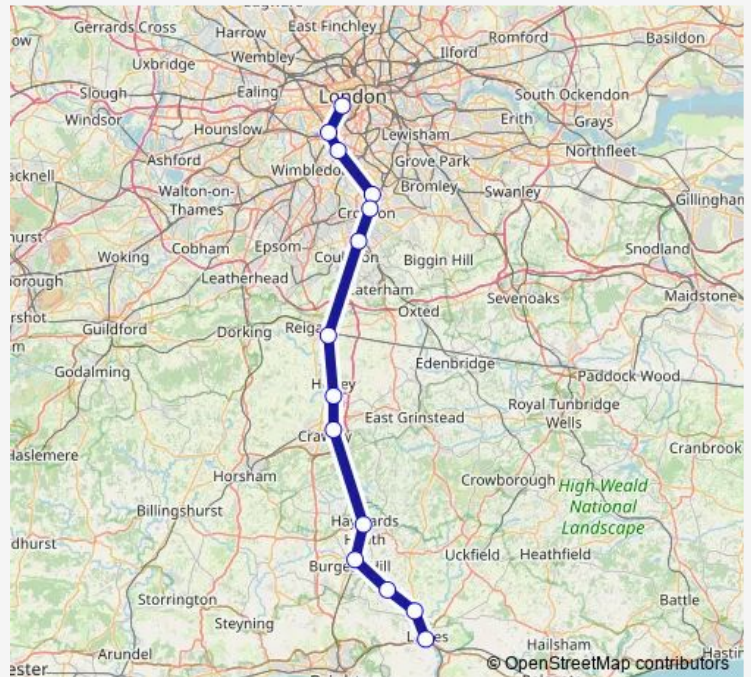

Rail Southern London Victoria - Lewes

[Go to website](#)

Direction

London Victoria — Lewes

16 stops

[Open route schedule](#)

- London Victoria
- Battersea Park
- Clapham Junction
- Balham
- Selhurst
- East Croydon
- South Croydon
- Purley
- Redhill
- Earlswood (Surrey)
- Salfords (Surrey)
- Gatwick Airport
- Three Bridges
- Haywards Heath
- Wivelsfield
- Lewes

Route schedule

London Victoria — Lewes

Monday	24:02 ⁺¹
Tuesday	00:02-00:02 ⁺¹
Wednesday	00:02-00:02 ⁺¹
Thursday	00:02-00:02 ⁺¹
Friday	00:02
Saturday	—
Sunday	—

Route info

Direction: London Victoria

Stops: 16

Trip Duration: 1 hour 21 min

Southern — London Victoria - Lewes

Direction

Lewes — London Victoria

15 stops

[Open route schedule](#)

Lewes

Cooksbridge

Route info

Direction: London Victoria

Stops: 15

Trip Duration: 1 hour 21 min

Direction

London Victoria — Lewes

14 stops

[Open route schedule](#)