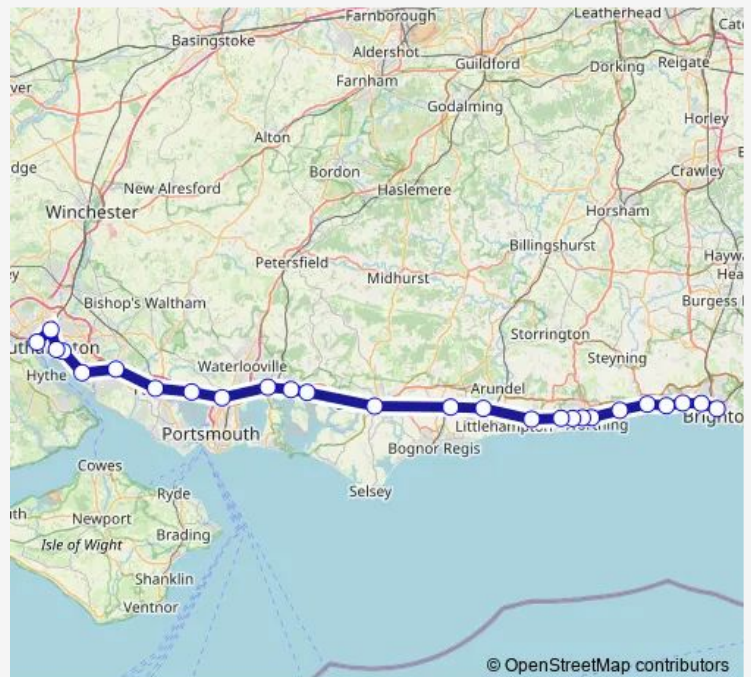

Rail Southern Brighton - Southampton Central

[Go to website](#)

Direction

Brighton — Southampton Central

25 stops

[Open route schedule](#)

- Brighton
- Hove
- Portslade
- Southwick
- Shoreham-By-Sea (Sussex)
- Lancing
- Worthing
- West Worthing
- Angmering
- Ford
- Barnham
- Chichester
- Southbourne
- Emsworth
- Havant
- Cosham
- Portchester
- Fareham
- Swanwick
- Hamble
- Netley

■ Southern — Brighton - Southampton Central

Sholing

Woolston

St Denys

Southampton Central

Direction

Brighton — Southampton Central

25 stops

[Open route schedule](#)

Brighton

Hove

Portslade

Southwick

Shoreham-By-Sea (Sussex)

Lancing

East Worthing