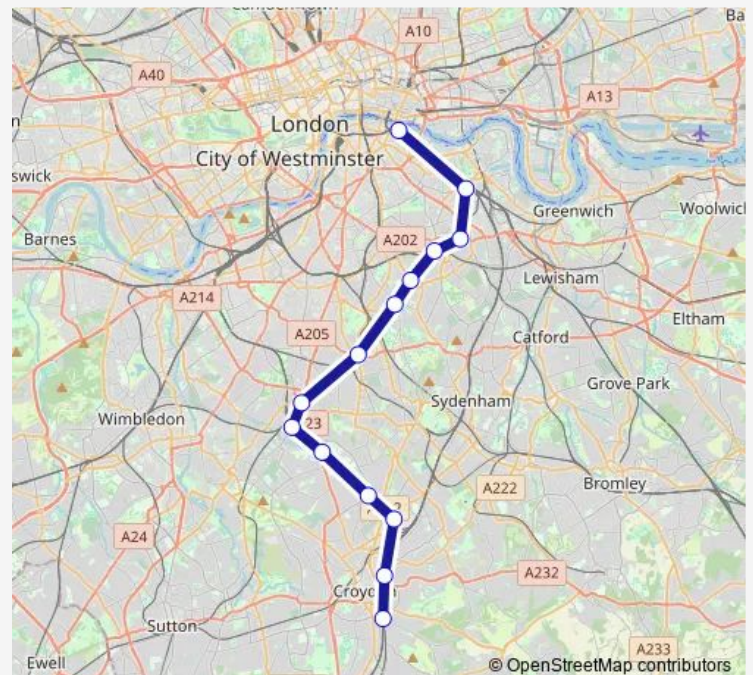

## Route schedule

South Croydon — London Bridge

Monday —

Tuesday —

Wednesday —

Thursday —

Friday —

Saturday —

## Route info

Direction: South Croydon

Stops: 14

Trip Duration: 0 hour 43 min

Southern — South Croydon - London Bridge

Southern Rail time schedules and route maps are available in an offline PDF at [busmaps.com](https://busmaps.com). Use the [busmaps.com](https://busmaps.com) website to see live bus times, train schedule or subway schedule, and step-by-step directions for all public transit in London