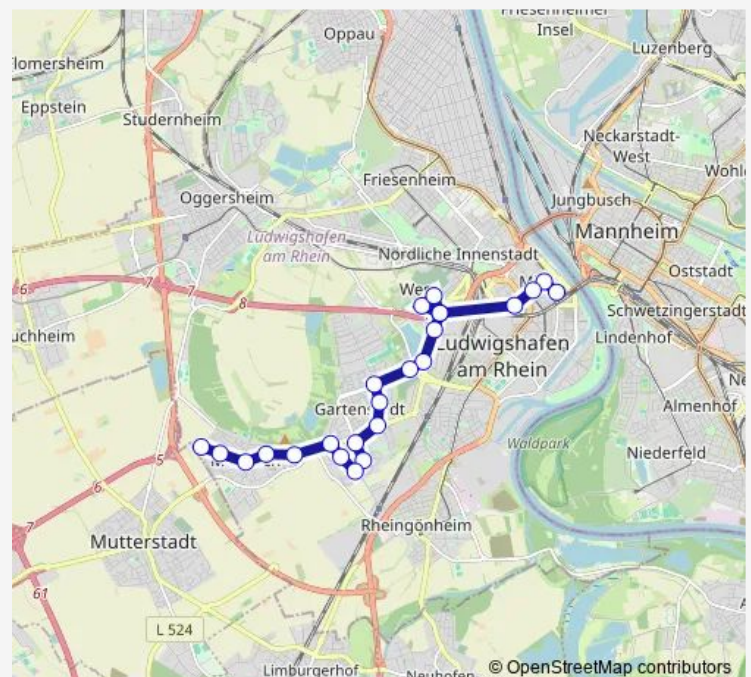

Maudach, Maudacher Schloss

Route schedule

Ludwigsh., B. Pl. Bf LU Mitte — Maudach, Endstelle

Monday 21:00-00:30⁺¹

Tuesday 21:00-00:30⁺¹

Wednesday 21:00-00:30⁺¹

Thursday 21:00-00:30⁺¹

Friday 21:00-02:30⁺¹

Saturday 03:30-02:30⁺¹

Sunday 03:30-00:30⁺¹

Route info

Direction: Ludwigsh., B. Pl. Bf LU Mitte

Stops: 24

Trip Duration: 0 hour 27 min

Maudach, Ortsmitte

Maudach, Krappstraße

Maudach, Endstelle

Direction

Maudach, Endstelle — Ludwigsh., B. Pl. Bf LU Mitte

21 stops

[Open route schedule](#)

Maudach, Endstelle

Maudach, Krappstraße

Maudach, Ortsmitte

Friday 20:30-02:00⁺¹

Saturday 03:00-02:00⁺¹

Sunday 03:00-24:00

Route info

Direction: Maudach, Endstelle

Stops: 21

Trip Duration: 0 hour 27 min

RNV 95 Bus time schedules and route maps are available in an offline PDF at busmaps.com. Use the busmaps.com website to see live bus times, train schedule or subway schedule, and step-by-step directions for all public transit in Ludwigshafen am Rhein