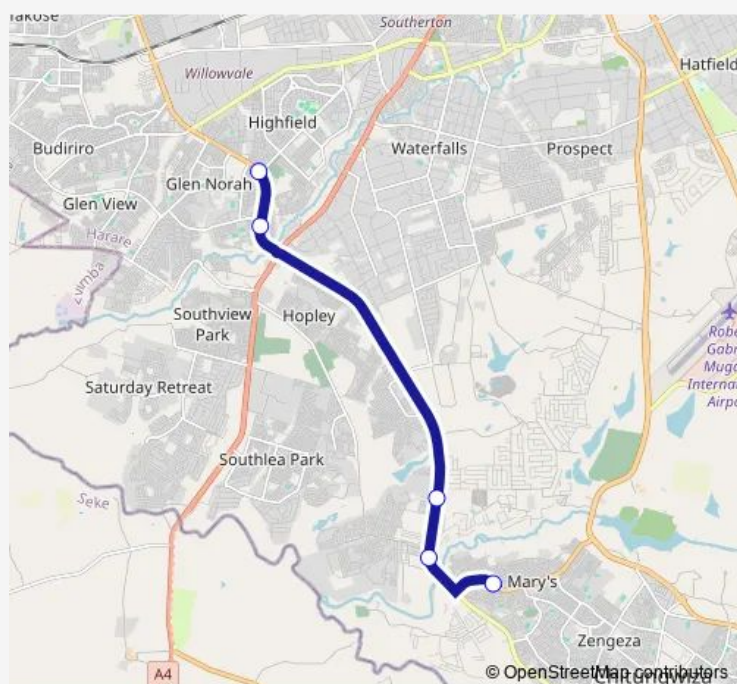

Communal Taxi Service St Marys to Mapuranga Hub[Go to website](#)**Direction**

St Mary's, Chaminuka Road — Mapuranga Hub

5 stops

[Open route schedule](#)

St Mary's, Chaminuka Road

Blue Tank

Mega Petroleum

Corner 1st Avenue and High Glen Road

Saturday 13:09

Sunday 13:09

Route info

Direction: St Mary's, Chaminuka Road

Stops: 5

Trip Duration: 0 hour 21 min

St Marys to Mapuranga Hub

Communal Taxi Service time schedules and route maps are available in an offline PDF at busmaps.com. Use the busmaps.com website to see live bus times, train schedule or subway schedule, and step-by-step directions for all public transit in Harare