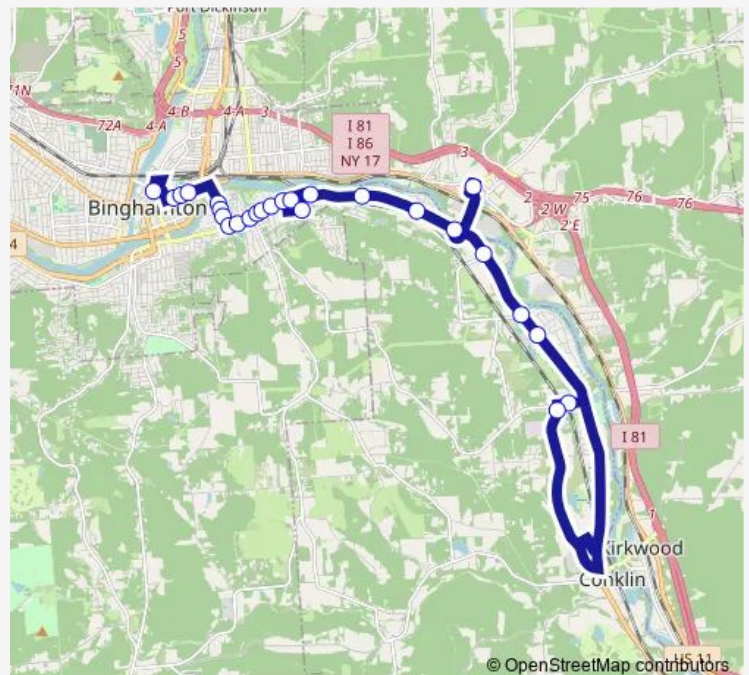

### Route schedule

BC Junction 12 Conklin — Broome Corporate Park

Monday 15:10

Tuesday 15:10

Wednesday 15:10

Thursday 15:10

Friday 15:10

Saturday —

### Route info

Direction: BC Junction 12 Conklin

Stops: 26

Trip Duration: 0 hour 24 min

12/53 Combo

Conklin/Terrace

Conklin/Shaw

Conklin/Susquehanna