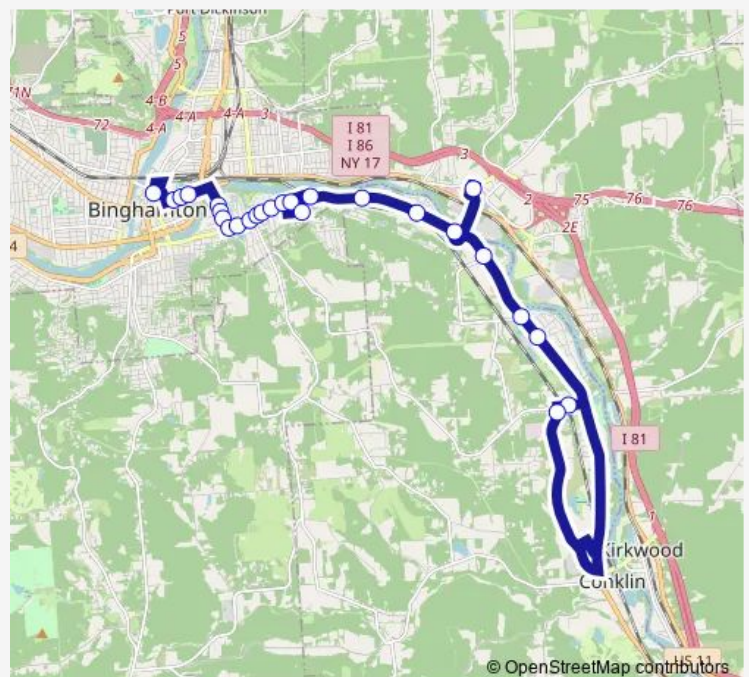

Conklin/Hobart Stone

Conklin/Colesville Rd Ext

Pilot

Route schedule

BC Junction 12 Conklin — Broome Corporate Park

Monday 15:10

Tuesday 15:10

Wednesday 15:10

Thursday 15:10

Friday 15:10

Saturday —

Sunday —

Route info

Direction: BC Junction 12 Conklin

Stops: 26

Trip Duration: 0 hour 24 min

12/53 Combo

Conklin/Terrace

Conklin/Shaw

Conklin/Susquehanna

Powers Rd

Broome Corporate Park

12/53 Combo Bus time schedules and route maps are available in an offline PDF at busmaps.com. Use the busmaps.com website to see live bus times, train schedule or subway schedule, and step-by-step directions for all public transit in