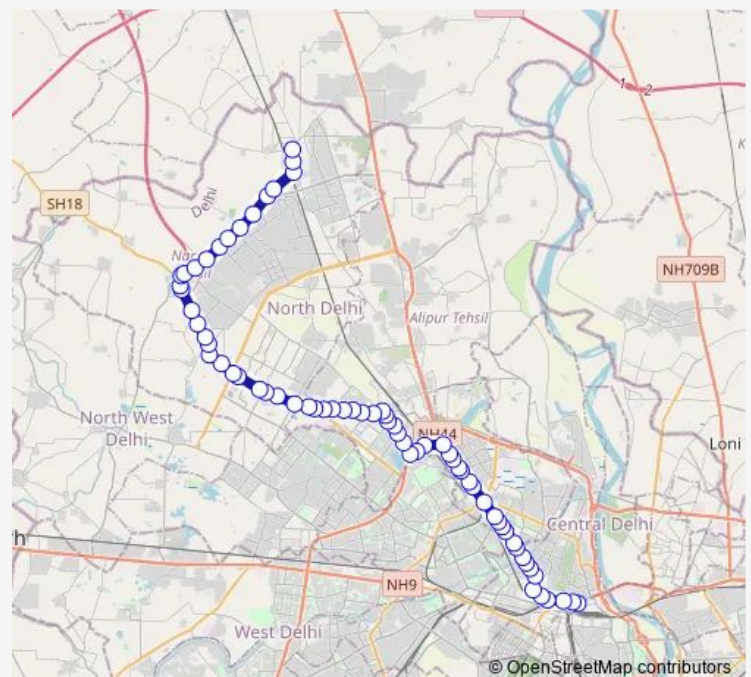

### Route schedule

Mori Gate Terminal — Narela Terminal

Monday 09:30-20:40

Tuesday 09:30-20:40

Wednesday 09:30-20:40

Thursday 09:30-20:40

Friday 09:30-20:40

Saturday 09:30-20:40

### Route info

Direction: Mori Gate Terminal

Stops: 68

Trip Duration: 2 hour 18 min

■ 133up

BusMaps

Jahangir Puri GT Road

Jahangir Puri Metro Station