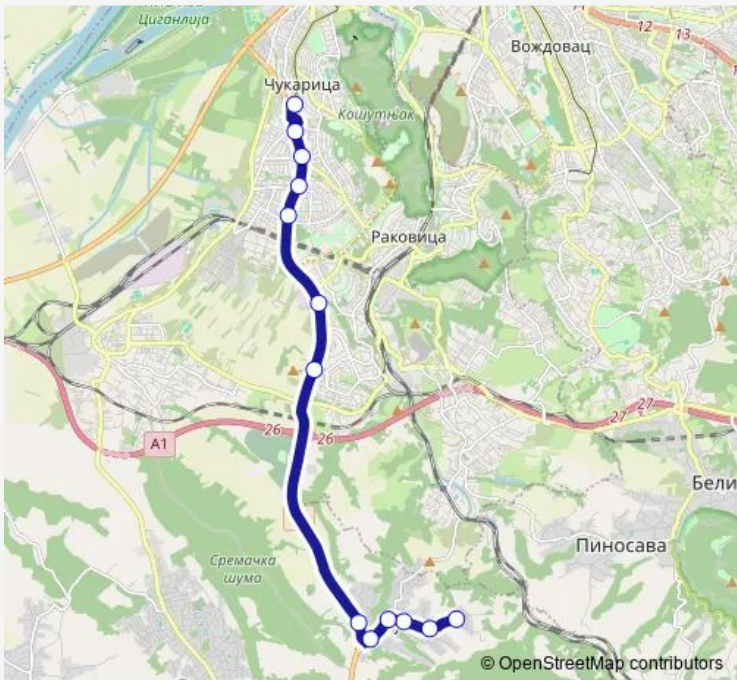

Direction
 Banovo Brdo — 13. Septembar
 13 stops
[Open route schedule](#)

- Banovo Brdo
- Julino Brdo
- Žarkovo
- Braće Vučković
- Jablanička
- Kneževac
- Naselje Petlovo Brdo
- Novo Naselje /Rušanj/
- Ilije Miličevića
- Oslobođenja
- Mz Rušanj
- Like Ružića
- 13. Septembar

Route schedule
 Banovo Brdo — 13. Septembar

Monday	04:50-23:00
Tuesday	04:50-23:00
Wednesday	04:50-23:00
Thursday	04:50-23:00
Friday	04:50-23:00
Saturday	05:00-23:00
Sunday	05:00-23:00

Route info
 Direction: Banovo Brdo
 Stops: 13
 Trip Duration: 0 hour 30 min

Direction

13. Septembar — Banovo Brdo

13 stops

[Open route schedule](#)

13. Septembar

Like Ružića

Mz Rušanj

Oslobođenja

Banovo Brdo

Route schedule

13. Septembar — Banovo Brdo

Monday	04:20-22:35
Tuesday	04:20-22:35
Wednesday	04:20-22:35
Thursday	04:20-22:35
Friday	04:20-22:35
Saturday	04:20-22:30
Sunday	04:20-22:30

Route info