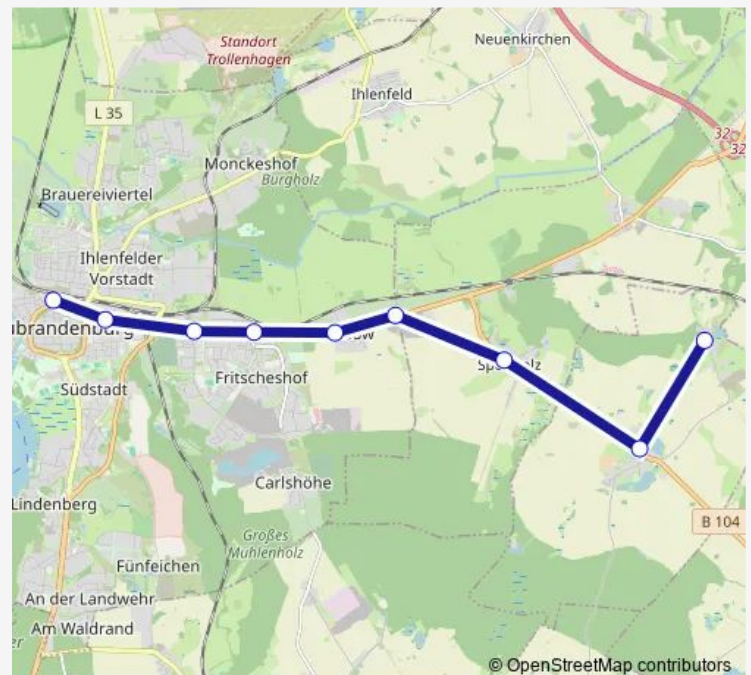

### Direction

Georgendorf — Neubrandenburg, ZOB (Ea)

9 stops

[Open route schedule](#)

Georgendorf

Pragsdorf

Sponholz

An der Quelle

### Route schedule

Georgendorf — Neubrandenburg, ZOB (Ea)

Monday 13:00-14:14

Tuesday 13:00-14:14

Wednesday 13:00-14:14

Thursday 13:00-14:14

Friday 13:00-14:14

Saturday —

### Route info

Direction: Georgendorf

Stops: 9

Trip Duration: 0 hour 23 min

■ 531

BusMaps

## Route info

Direction: Neubrandenburg B104

Stops: 14

Trip Duration: 0 hour 33 min

**Direction**

Neubrandenburg B104 — Georgendorf

7 stops

[Open route schedule](#)