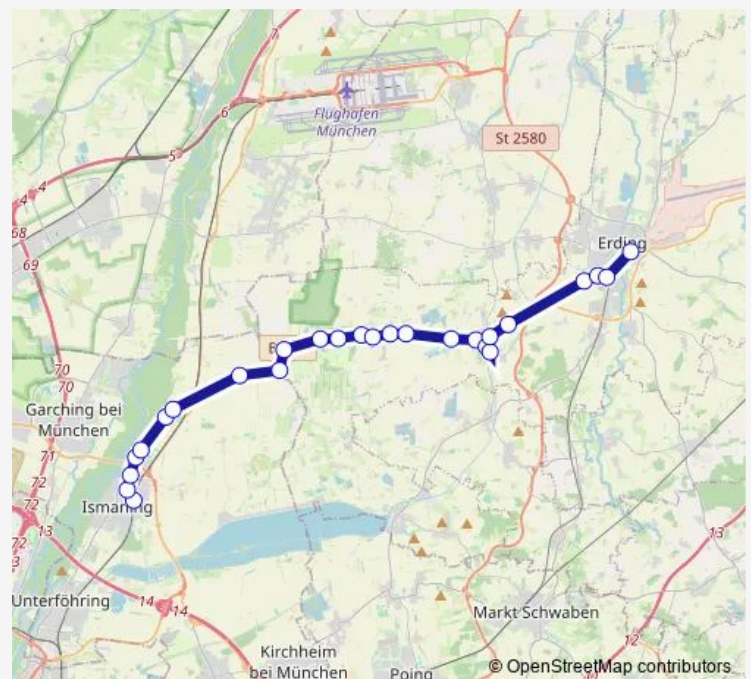

Thursday 05:31-12:11

Friday 05:31-12:11

Saturday —

Sunday —

Route info

Direction: Ismaning

Stops: 27

Trip Duration: 0 hour 44 min

531 — Erding - Klinikum - Neuer Friedhof (Therme) - Moosinning - Ismaning

BusMaps

Eching (Lkr.Erding)

Kempfung

Stammham

Erding, Neuer Friedhof

Erding, H.-Tassilo-Realschule

Erding, Klinikum Nord

Direction

Erding, Klinikum Nord — Ismaning

33 stops

[Open route schedule](#)

Erding, Klinikum Nord

Erding, H.-Tassilo-Realschule

Erding, Am Wasserwerk

Erding, Neuer Friedhof