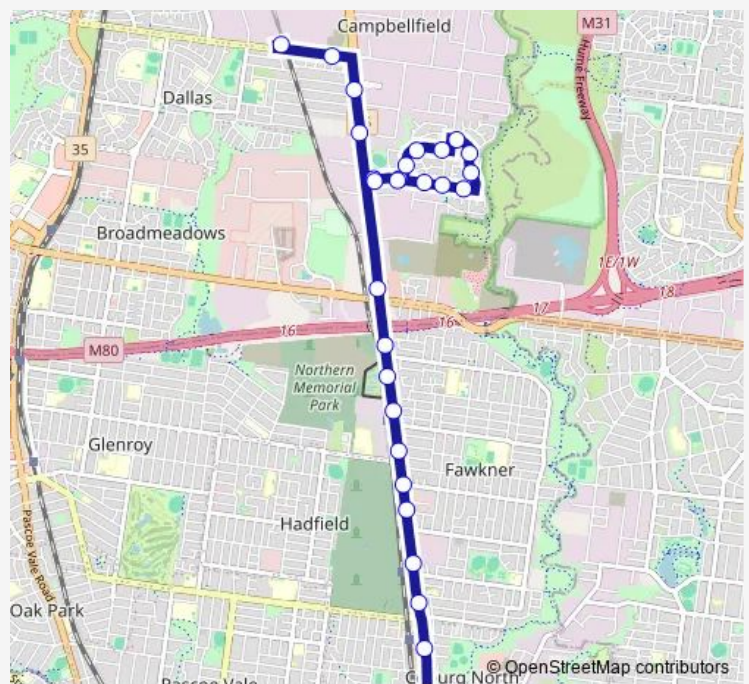

Thursday 05:40-19:49

Friday 05:40-19:49

Saturday —

Sunday —

Route info

Direction: North Coburg Terminus/Bakers Rd (Coburg North)

Stops: 29

Trip Duration: 0 hour 24 min

Lydia Ave/Sydney Rd (Campbellfield)

Sydney Rd/Barry Rd (Campbellfield)

Upfield Station/Barry Rd (Coolaroo)

Direction

Upfield Station/Barry Rd (Coolaroo) — North Coburg Terminus/Bakers Rd (Coburg North)

28 stops

Route info

Direction: Upfield Station/Barry Rd (Coolaroo)

Stops: 28

Trip Duration: 0 hour 25 min

Fawkner Station/Sydney Rd (Hadfield)

St Mark's Church/Sydney Rd (Hadfield)

Anzac Ave/Sydney Rd (Coburg North)