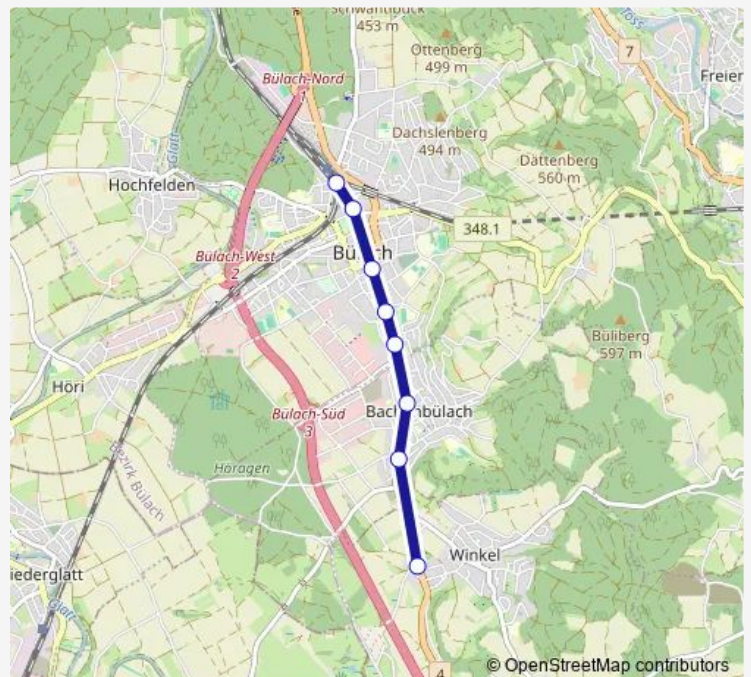

Direction

Winkel, Seebüel — Bülach, Bahnhof

8 stops

[Open route schedule](#)

Winkel, Seebüel

Bachenbülach, Schmiede

Bachenbülach, alte Post

Bülach, Cholplatz

Wednesday —

Thursday 08:19

Friday 08:19

Saturday —

Sunday 08:19

Route info

Direction: Winkel, Seebüel

Stops: 8

Trip Duration: 0 hour 11 min

Direction

Bülach, Bahnhof — Winkel, Seebüel

8 stops

[Open route schedule](#)

Bülach, Bahnhof

Bülach, Sonnenhof

Bülach, Untertor

Route info

Direction: Bülach, Bahnhof

Stops: 8

Trip Duration: 0 hour 9 min

Direction

Winkel, Seebüel — Bülach, Bahnhof

8 stops

[Open route schedule](#)