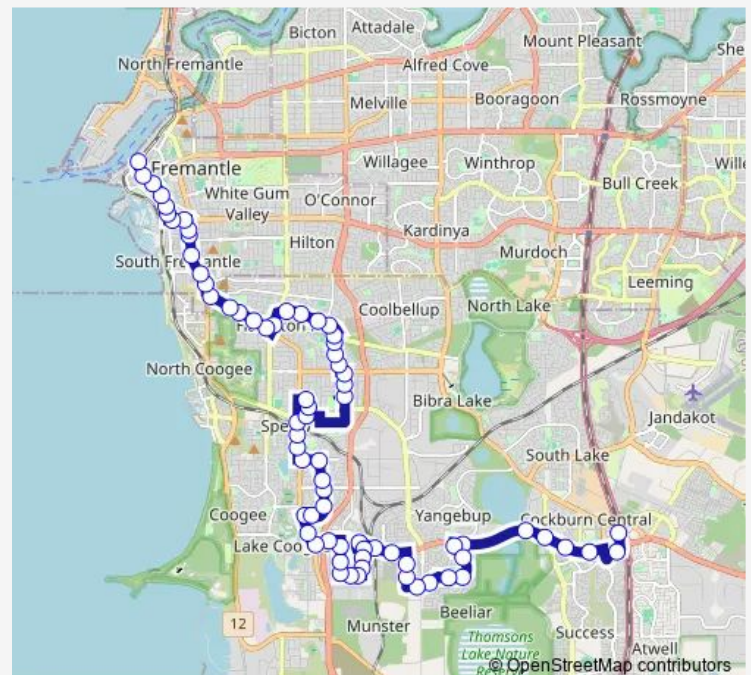

Merevale Gdns Before Congdon Av

Congdon Av After Waylen Sq

Route schedule

Cockburn Stn Stand 4 — Fremantle Stn Stand 1

Monday 06:40-19:44

Tuesday 06:40-19:44

Wednesday 06:40-19:44

Thursday 06:40-19:44

Friday 06:40-19:44

Saturday 06:51-18:59

Sunday 07:59-18:59

Route info

Direction: Cockburn Stn Stand 4

Stops: 74

Trip Duration: 1 hour 13 min

East Churchill Av After Congdon Av

East Churchill Av Before Jervois St

Watson Rd After East Churchill Av

Watson Rd Before Howe St

Watson Rd Before Congdon Av

Beeliar Dr Before Stock Rd

Beeliar Dr After Stock Rd

Rockingham Rd Before Bacich Mews