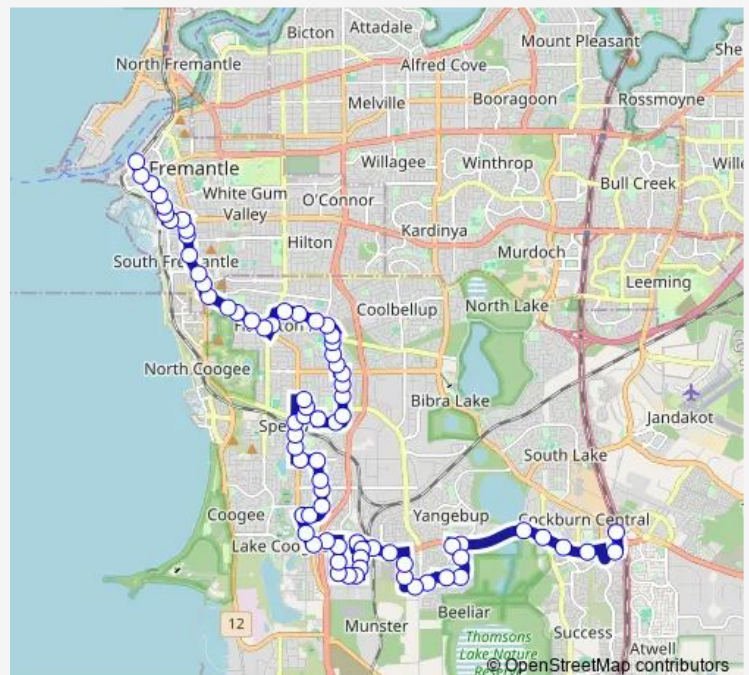

Merevale Gdns Before Congdon Av

Congdon Av After Waylen Sq

Route schedule

Cockburn Stn Stand 4 — Fremantle Stn Stand 1

Monday 07:20

Tuesday 07:20

Wednesday 07:20

Thursday 07:20

Friday 07:20

Saturday —

Sunday —

Route info

Direction: Cockburn Stn Stand 4

Stops: 74

Trip Duration: 1 hour 13 min

East Churchill Av After Congdon Av

East Churchill Av Before Jervois St

Watson Rd After East Churchill Av

Watson Rd Before Howe St

Watson Rd Before Congdon Av

Beeliar Dr Before Stock Rd

Beeliar Dr After Stock Rd

Rockingham Rd Before Bacich Mews