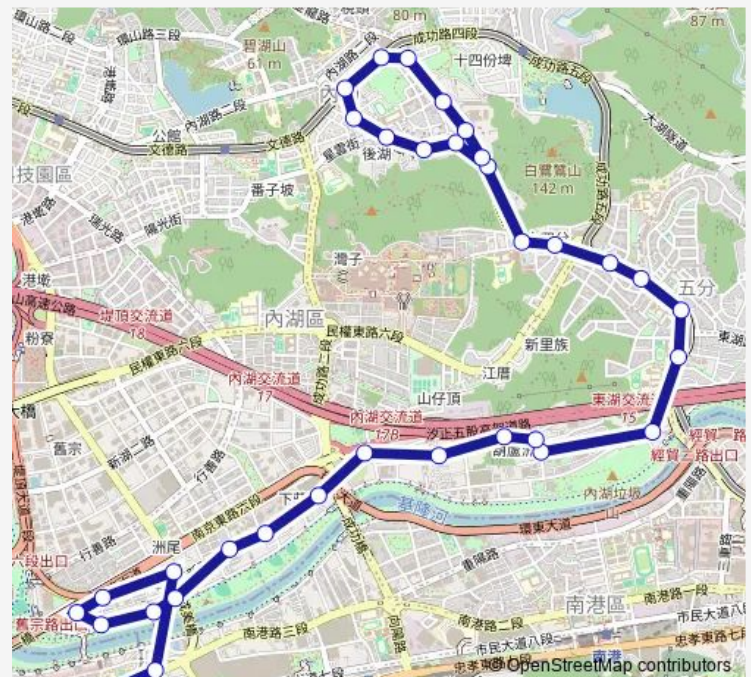

Route schedule

紫雲里 — 松山車站

Monday	06:00-18:30
Tuesday	06:00-18:30
Wednesday	06:00-18:30
Thursday	06:00-18:30
Friday	06:00-18:30
Saturday	—
Sunday	—

Route info

Direction: 紫雲里

Stops: 34

Trip Duration: 0 hour 31 min