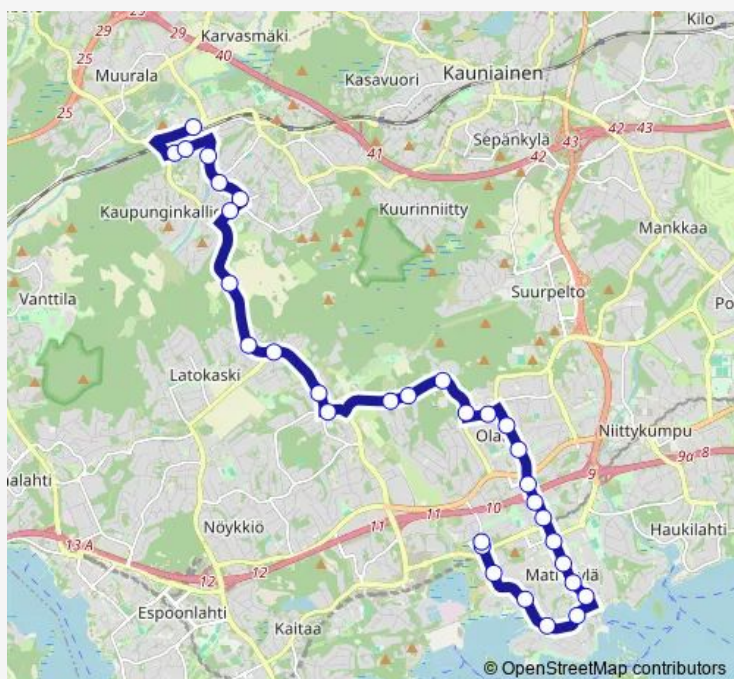

Meteorinsilta

Piispanristi

Piispanaukio

Route schedule

Espoon asema — Kalatorppa

Monday 04:42-23:32

Tuesday 04:42-23:32

Wednesday 04:42-23:32

Thursday 04:42-23:32

Friday 04:42-23:32

Saturday 05:09-23:32

Sunday 05:39-23:33

Route info

Direction: Espoon asema

Stops: 32

Trip Duration: 0 hour 33 min

Saturday 05:23-23:46

Sunday 05:52-23:46

Route info

Direction: Kalatorppa

Stops: 32

Trip Duration: 0 hour 29 min

Hösmärintie

Saarnimäki