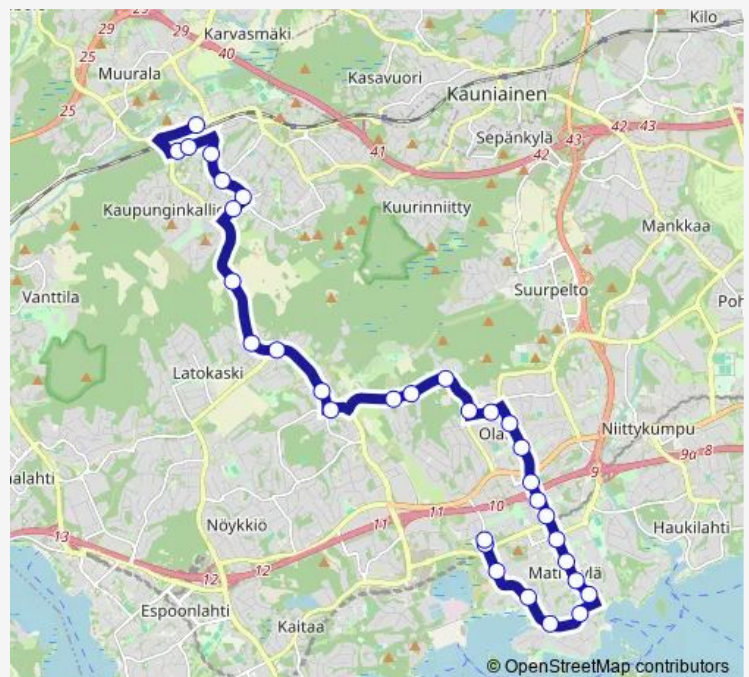

Thursday 05:23-22:53

Friday 06:07-23:23

Saturday 05:53-22:22

Sunday 06:52-23:46

Route info

Direction: Kalatorppa

Stops: 32

Trip Duration: 0 hour 33 min