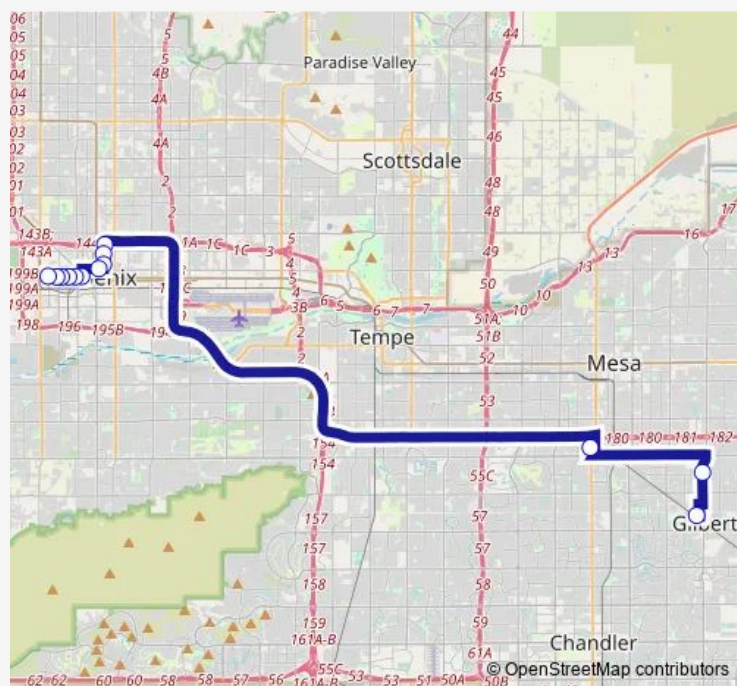

West Mesa Pnr

3rd St & Moreland St

3rd St & Garfield St

3rd St & Taylor St

Van Buren St & 1st St

5th Av & Washington St

Washington St & 7th Av

Washington St & 10th Av

Thursday 05:31-07:00

Friday 05:31-07:00

Saturday —

Sunday —

Route info

Direction: Gilbert Pnr

Stops: 13

Trip Duration: 0 hour 58 min

531 — Mesa/Gilbert Express

Direction

Jefferson St & 1700 West — Gilbert Pnr

16 stops

[Open route schedule](#)

Jefferson St & 1700 West

Jefferson St & 17th Av

Jefferson St & 15th Av

Tuesday 15:30-17:17

Wednesday 15:30-17:17

Thursday 15:30-17:17

Friday 15:30-17:17

Saturday —

Sunday —

Route info

Direction: Jefferson St & 1700 West